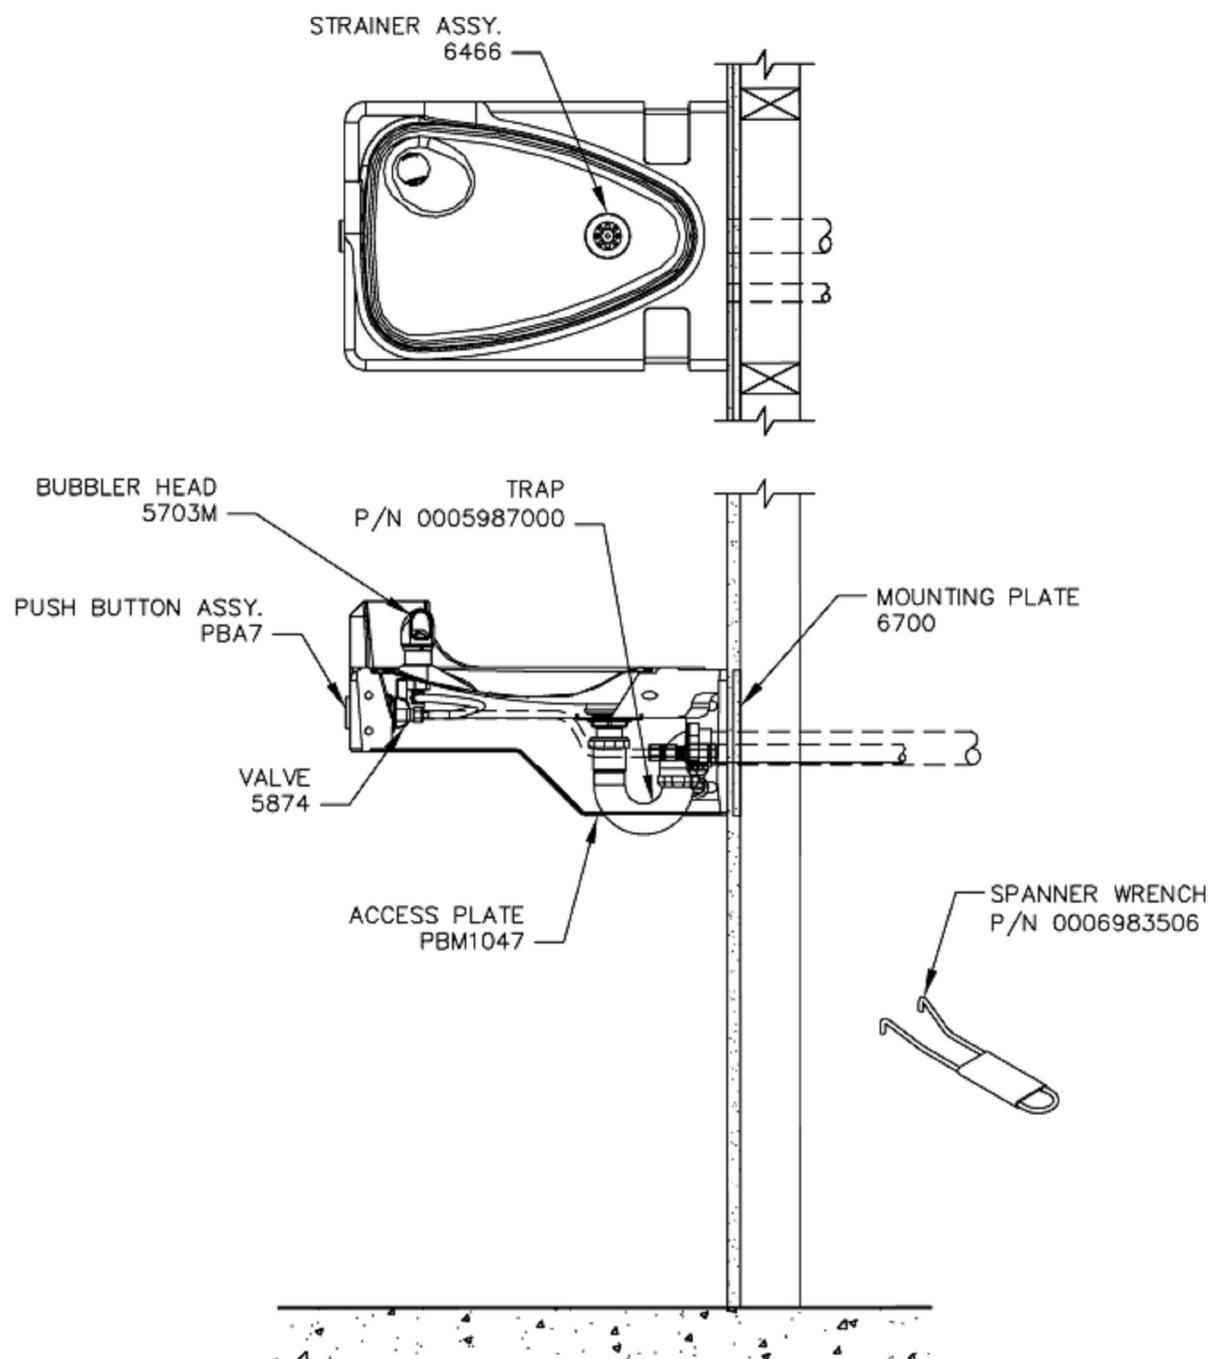

# PARTS BREAKDOWN

Haws 1047

www.DrinkingFountainDoctor.com  
1-800-518-5388