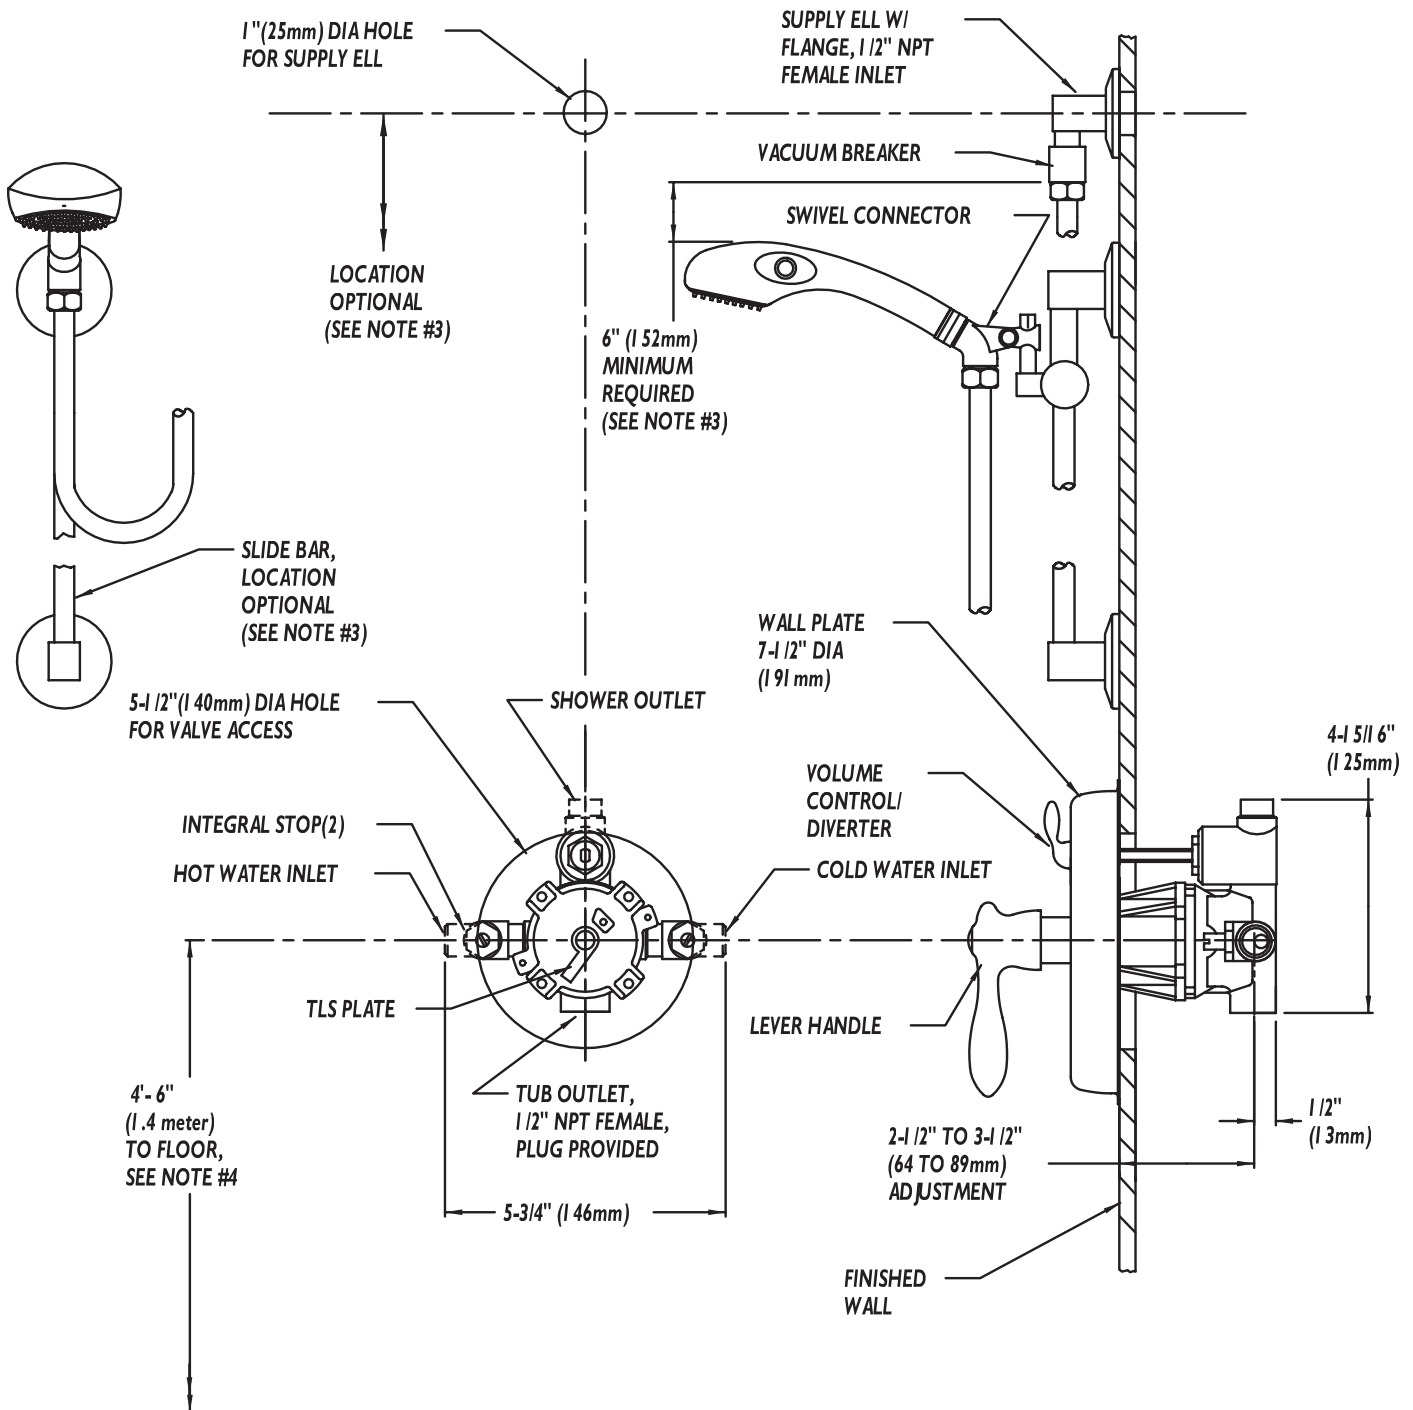

Rough-Ins

SM-3440

NOTE: All dimensions are in inches (millimeters) unless otherwise specified and are subject to change without notice. Unless otherwise specified all inlets and outlets are 1/2" female copper sweat. The locations of the slide bar and supply ell are optional, but restricted by the 69" hose length running from the supply ell connection to the hand shower and the 6" minimum requirement between the in-line vacuum breaker and top of the hand shower (hand shower adjusted to the highest position). For ADA mounting locations consult ADAAG, ANSI A117.1, or state regulations.