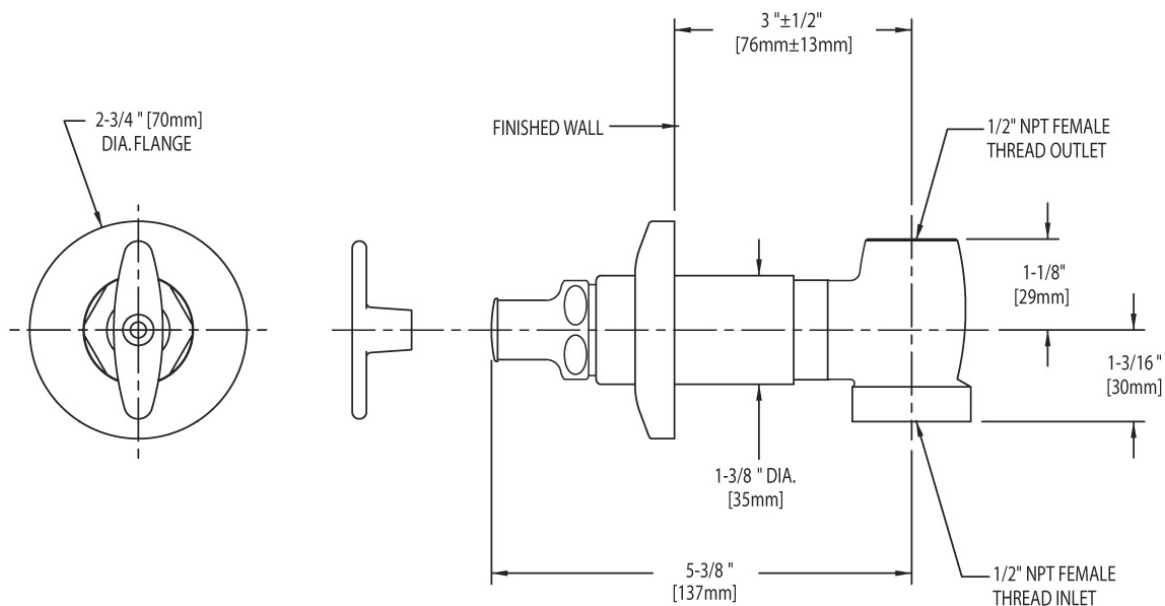

MECHANICAL FAUCETS

1771-CABCP

Remote Spouts and Valves

Product Type

Concealed Straight Valve with Loose Key

Features & Specifications

- Concealed Straight Valve
- 2-1/4" Tee Handle
- Slow Compression Integral Check Cartridge
- 1/2" NPT Female Thread Inlet
- 1/2" NPT Female Thread Outlet
- ECAST® design provides durable brass construction with total lead content equal to or less than 0.25% by weighted average

Architect/Engineer Specification

Chicago Faucets No. 1771-CABCP, Concealed Straight Valve with Loose Key, Chrome Plated solid brass construction. 2-1/4" Metal Tee handle(s) with Tapered Square. Slow compression rebuildable cartridge, opens and closes 360° for fine adjustment, closes with water pressure, features square tapered stem. 1/2" NPT Female Thread Inlet. 1/2" NPT Female Thread Outlet. ECAST® construction with less than 0.25% lead content by weighted average. .