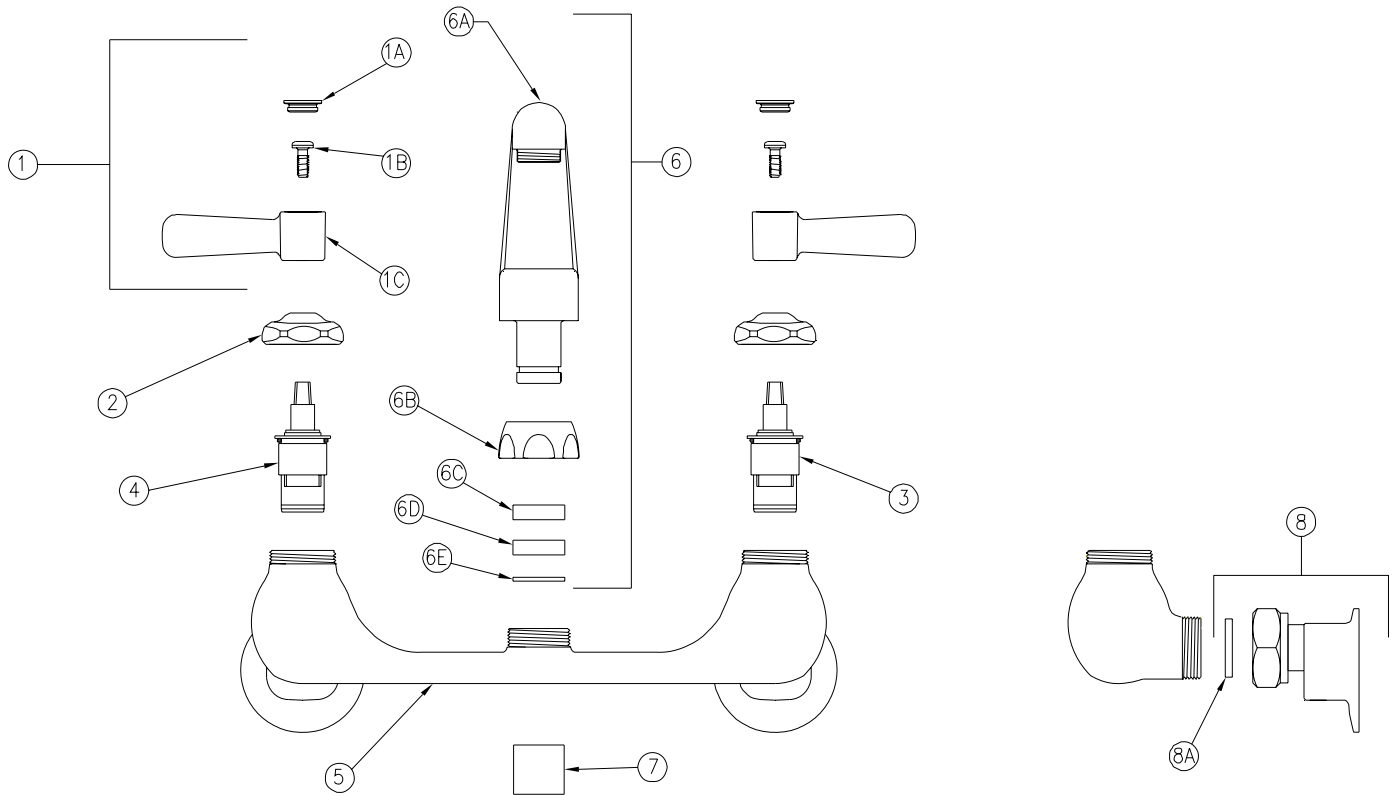

SINK FAUCET

Z842G1-XL Parts List

Item	Part Number	Description	Qty.
1	G60501	2-1/2" [64mm] Vandal-Resistant Metal Lever Handles	1
1A	G60500	Hot/Cold Color-Coded Indexes	1
	59454001	Hot Index	1
	59454002	Cold Index	1
1B	62464001	10-32 Screw	2
1C	59487001	Lever Handle	2
2	59440001	Handle Nut	2
3	59517005	Short Cold Cartridge	1
4	59517006	Short Hot Cartridge	1
5	59463005	Sink Body	1
6	G67891	8" Cast 'G' Spout Assembly	1
6A	59527002	8" Cast Swing Spout	1
6B	59435001	Spout Nut	1
6C	59441001	Bearing Washer	1
6D	59459001	Spout Seal	1
6E	92937001	Retaining Ring	1
7	G63504	3/4"-27 Female Aerator - 2.2 GPM	1
8	G67882	Short Supply Arm Assembly	2
8A	59748001	Gasket	2