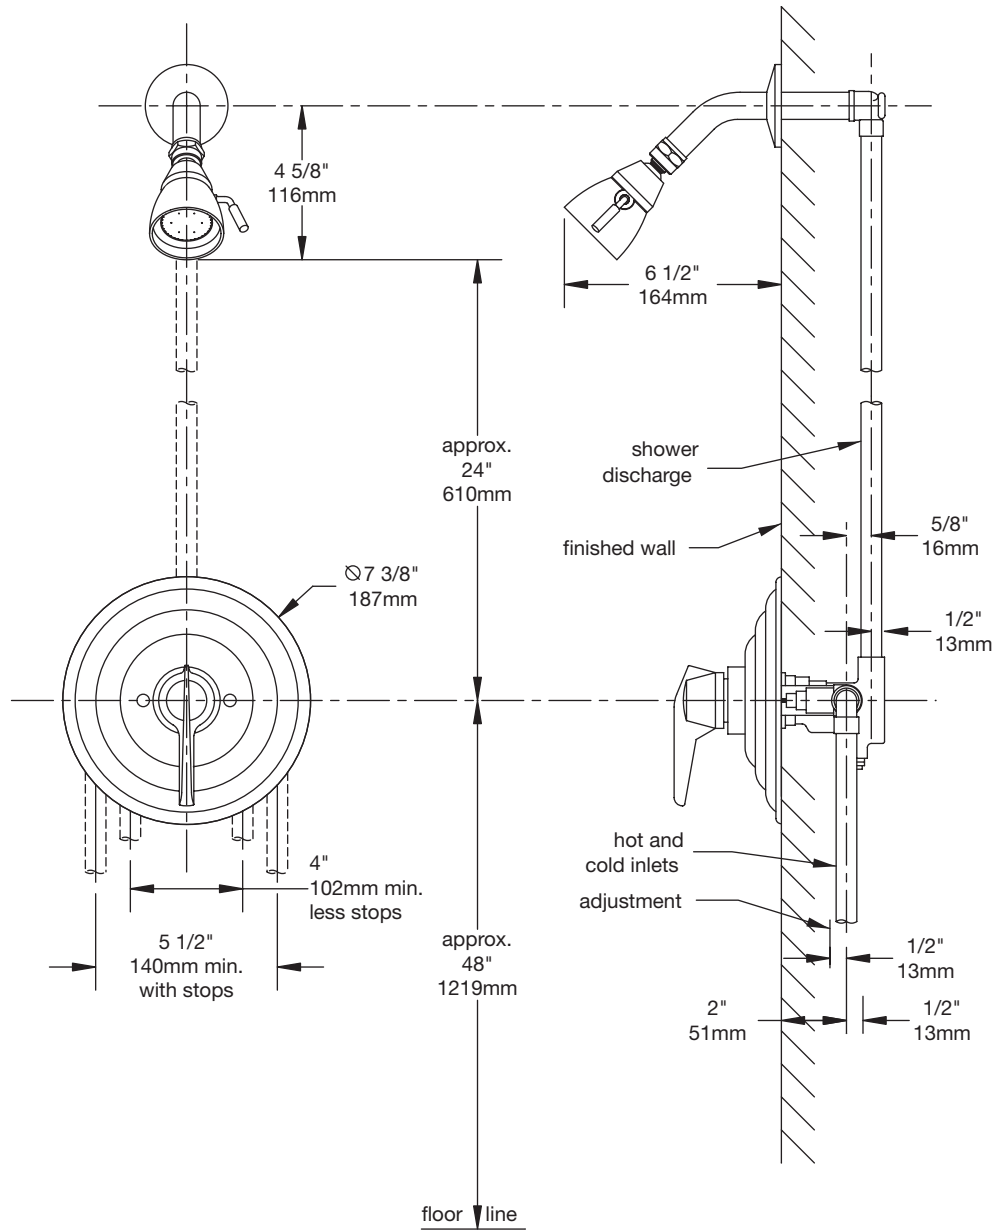

C-96-1-X

Temptrol® Commercial Series Pressure-Balancing mixing valve with lever handle, integral service stops and adjustable stop screw to limit handle turn. Cast brass adjustable spray shower head with arm and flange.

Suffix IPS: 1/2" female IPS connections

This drawing to be used for rough-in installation only. All floor to center dimensions optional. Concealed piping and fittings not furnished by manufacturer. For ADA compliance (Americans with Disabilities Act) consult ADAAG or your state regulations for proper product choice and mounting locations. For complete installation, adjustment and service information see installation instructions.