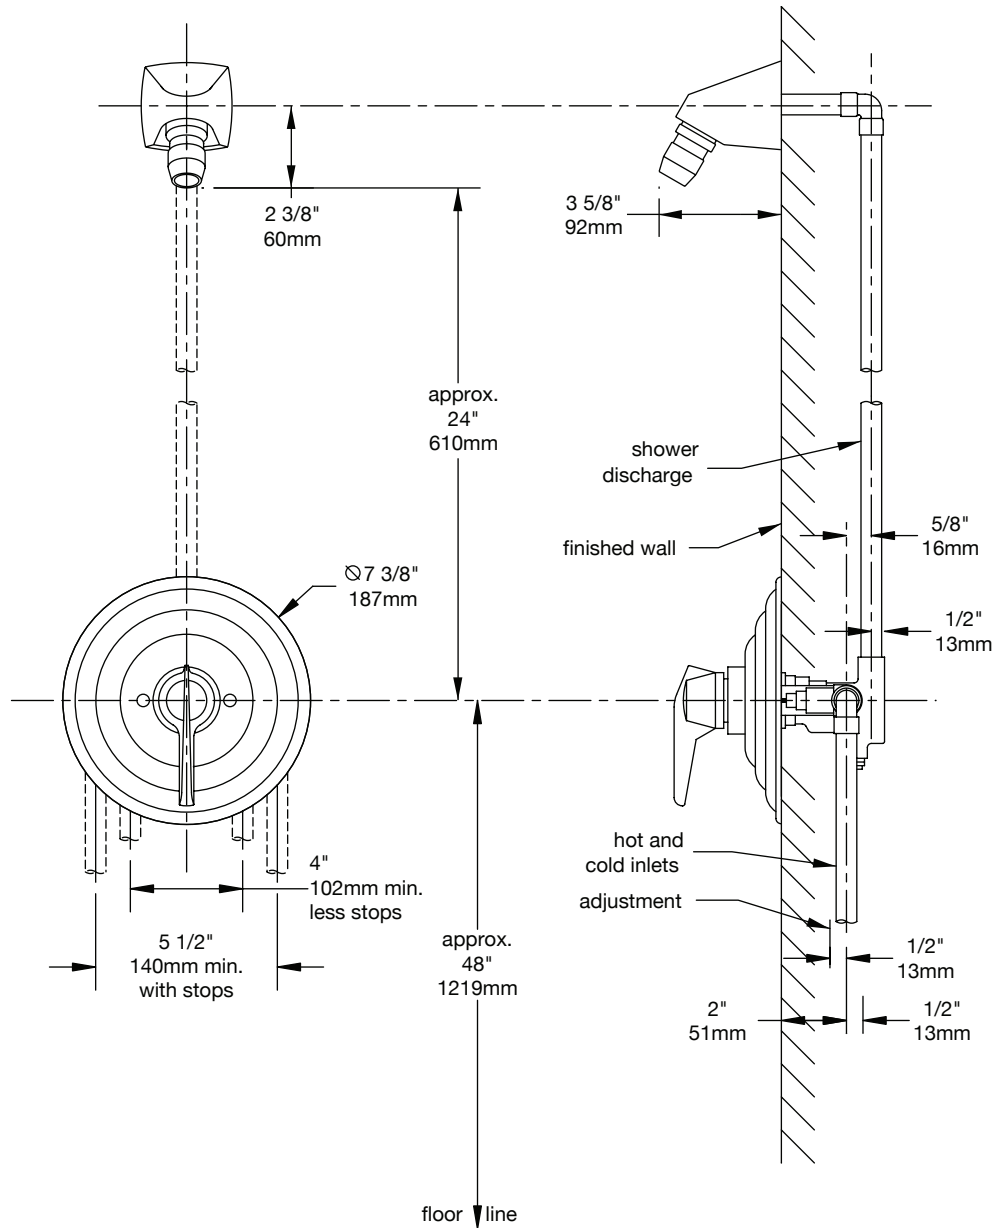

C-96-1-295-X

Temptrol® Commercial Series Pressure-Balancing mixing valve with lever handle, integral service stops and adjustable stop screw to limit handle turn. Fre-Flo shower head with adjustable spray. All mounting fasteners for valve and head are vandal resistant recessed hex socket type.

Suffix IPS: 1/2" female IPS connections

This drawing to be used for rough-in installation only. All floor to center dimensions optional. Concealed piping and fittings not furnished by manufacturer. For ADA compliance (Americans with Disabilities Act) consult ADAAG or your state regulations for proper product choice and mounting locations. For complete installation, adjustment and service information see installation instructions.