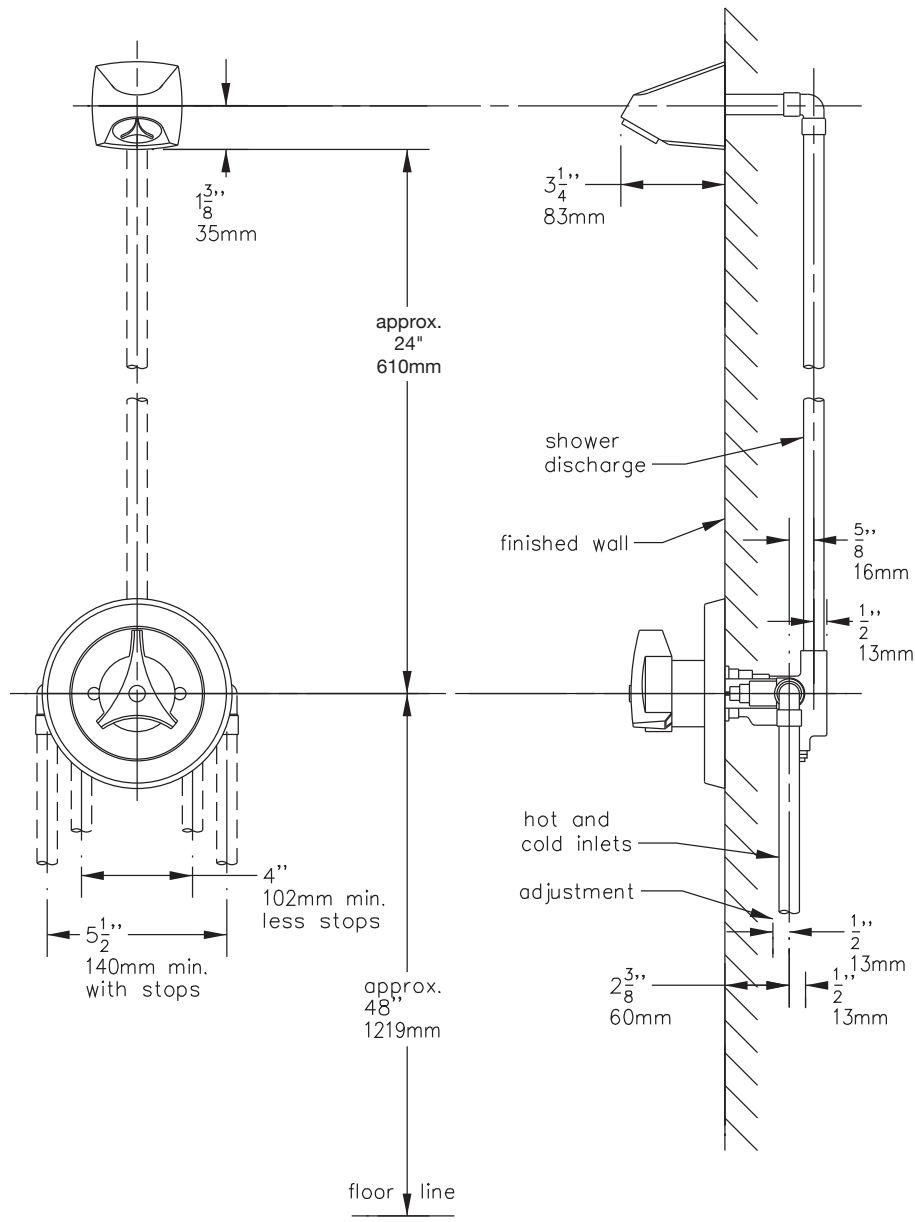

96-1-150

Temptrol® Pressure-Balancing mixing valve with adjustable stop screw to limit handle turn. Senior shower head with semi-adjustable spray. Spray face is non-clogging and non-removable. All mounting fasteners for valve and head are vandal resistant recessed hex socket type.

Suffix X: Integral service stops—allows water shut-off at valve for service

This drawing to be used for rough-in installation only. All floor to center dimensions optional. Concealed piping and fittings not furnished by manufacturer. For ADA compliance (Americans with Disabilities Act) consult ADAAG or your state regulations for proper product choice and mounting locations. For complete installation, adjustment and service information see installation instructions.