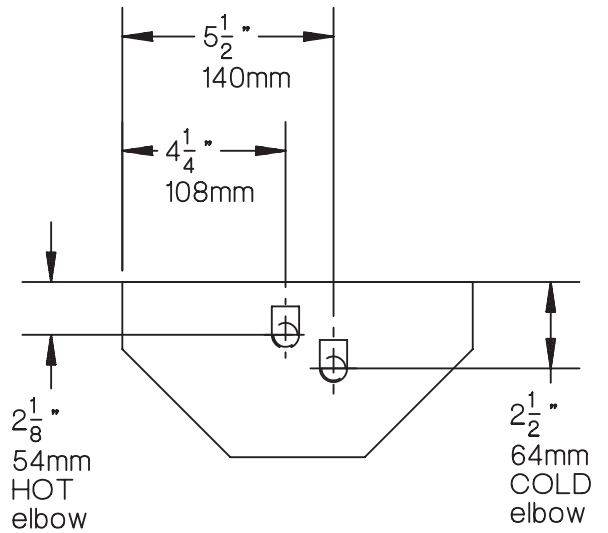

#1-921 DOUBLE HYDAPIPE UNIT

floor line

© 1996-1998 Symmons Industries
 31 Brooks Drive, Braintree, MA 02184-3804
 Tel: 1-800-SYMMONS, (781) 848-2250
 Fax: 1-800-961-9621, (781) 843-3849
 Website: www.symmons.com