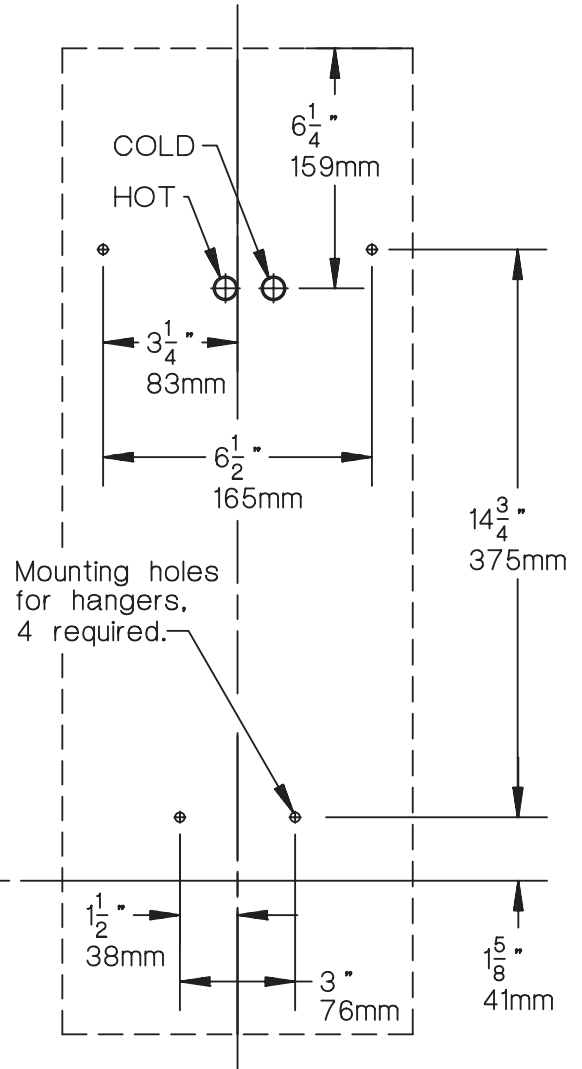

#1-921 DOUBLE HYDAPIPE UNIT

floor line

© 1996-1998 Symmons Industries
 31 Brooks Drive, Braintree, MA 02184-3804
 Tel: 1-800-SYMMONS, (781) 848-2250
 Fax: 1-800-961-9621, (781) 843-3849
 Website: www.symmons.com