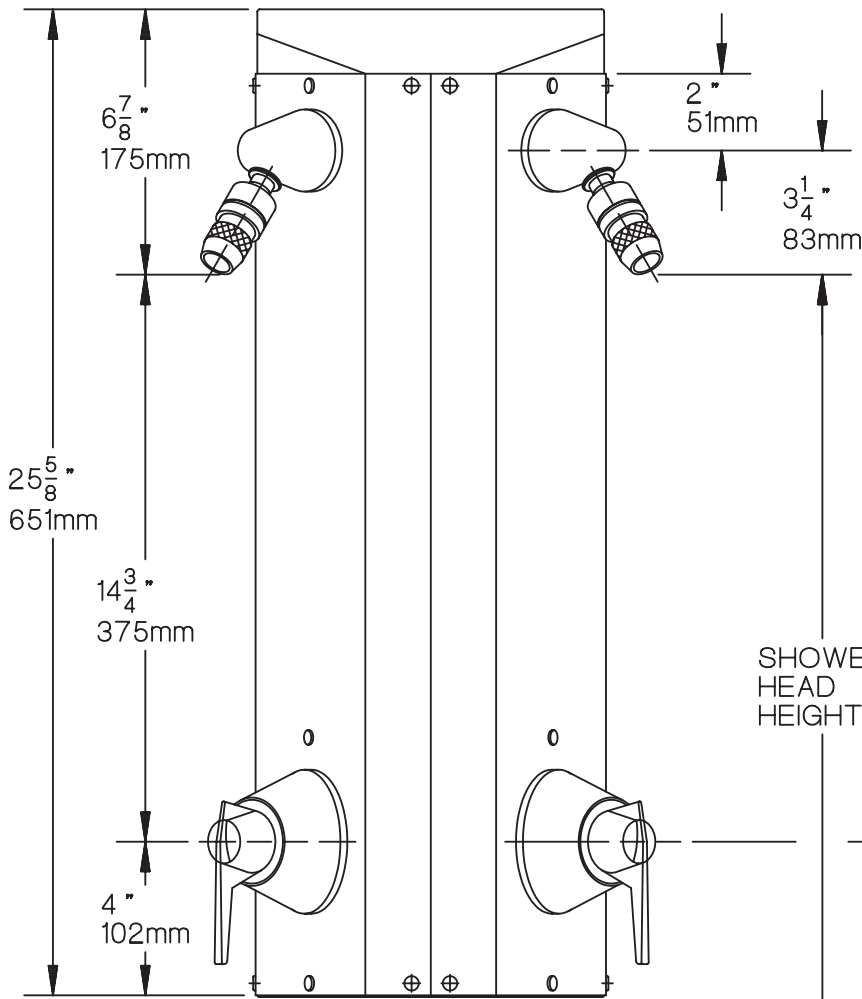

#1-921 DOUBLE HYDAPIPE UNIT

floor line

© 1996-1998 Symmons Industries
 31 Brooks Drive, Braintree, MA 02184-3804
 Tel: 1-800-SYMMONS, (781) 848-2250
 Fax: 1-800-961-9621, (781) 843-3849
 Website: www.symmons.com