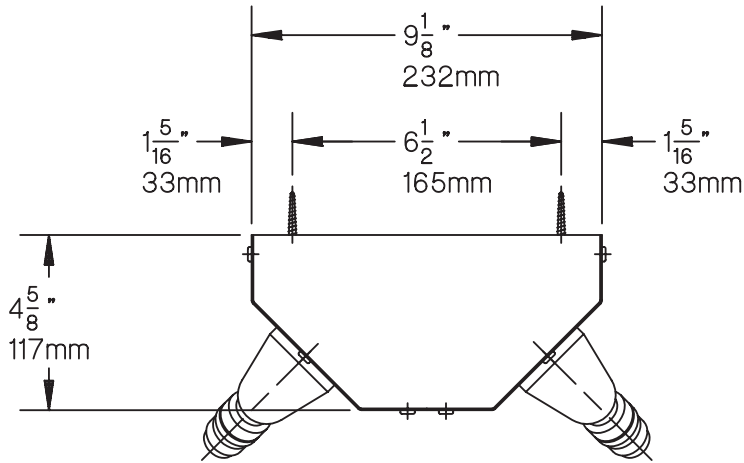

#1-921 DOUBLE HYDAPIPE UNIT

floor line

© 1996-1998 Symmons Industries
 31 Brooks Drive, Braintree, MA 02184-3804
 Tel: 1-800-SYMMONS, (781) 848-2250
 Fax: 1-800-961-9621, (781) 843-3849
 Website: www.symmons.com