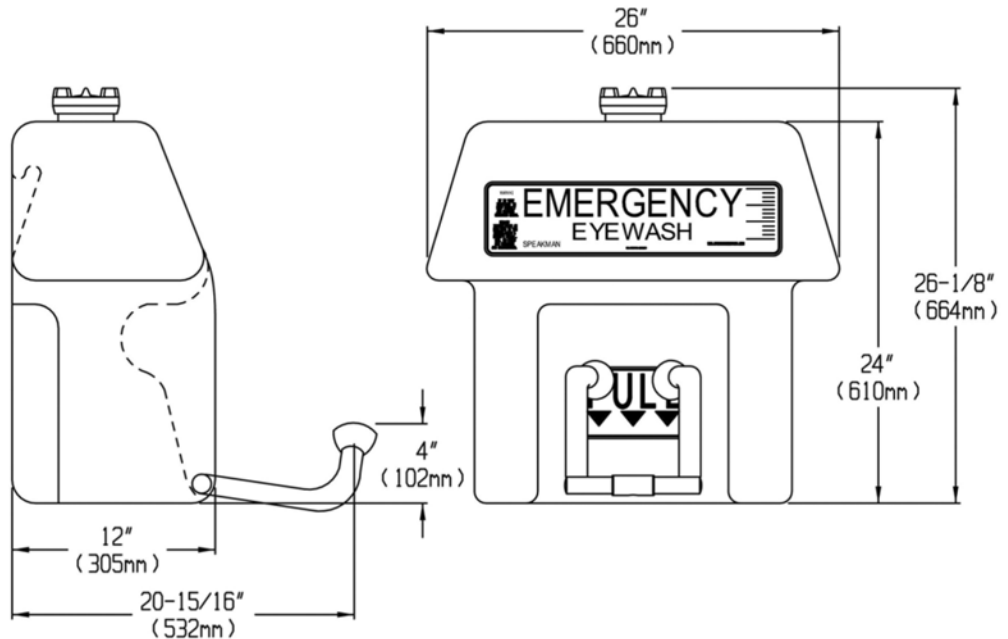

SPEAKMAN®

SE-4000

GRAVITYFLO® EYEWASH

DESCRIPTION

The SE-4000 is a Gravity-fed, portable eyewash, 21 gallon capacity (79.8 liters).

SPECIFICATIONS

Shipping Weight: 23 ¾ lbs.

Filled Weight: 198 lbs.

Activator: Pull down spray arms

Approvals: Meets ASME a112.18.1, csa B125-98

Universal Emergency Sign Included

Job Name _____
Location _____
Architect/Engineer _____
Sales Representative _____
Wholesaler _____
Date _____ Model # _____