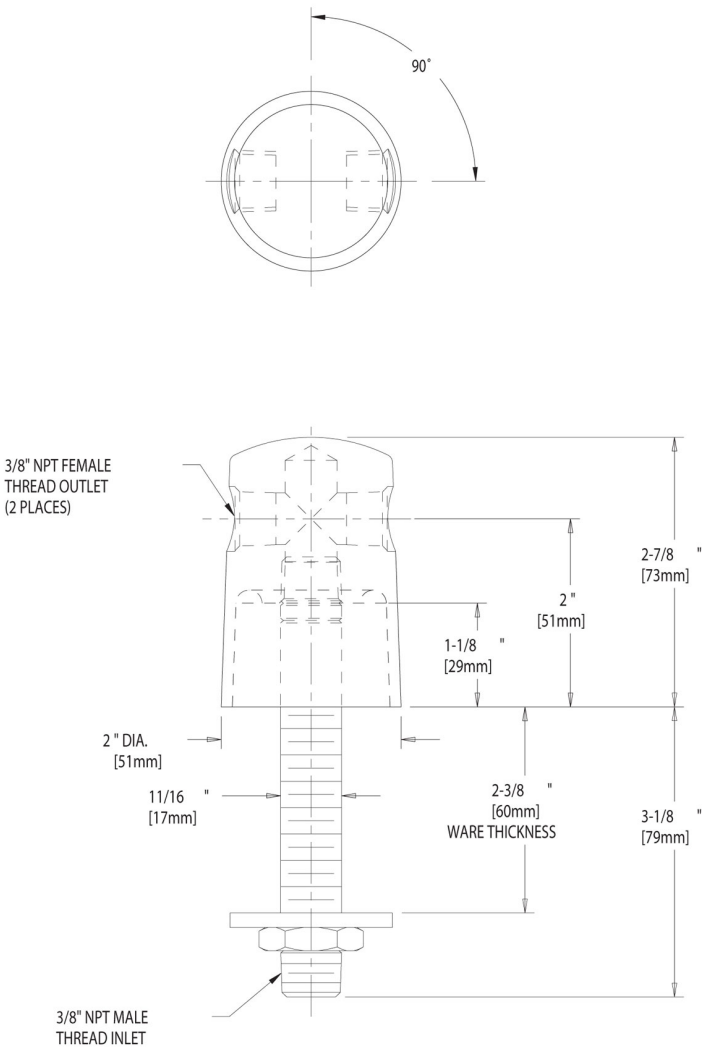

### Features & Specifications

- 3/8" NPT Male Thread Inlet Shank - Assembled to Turret
- (2) 3/8" NPT Female Thread Outlets

Job Name \_\_\_\_\_

Item Number \_\_\_\_\_

Section/Tag \_\_\_\_\_

Model Specified \_\_\_\_\_

**Architect/Engineer Specification**

Chicago Faucets No. 981-WSCP polished chrome plated solid brass construction. Integral inlet shank(s). 3/8" NPT male thread inlet shank - assembled to Turret. (2) 3/8" NPT female thread outlets. Mounting hardware included.