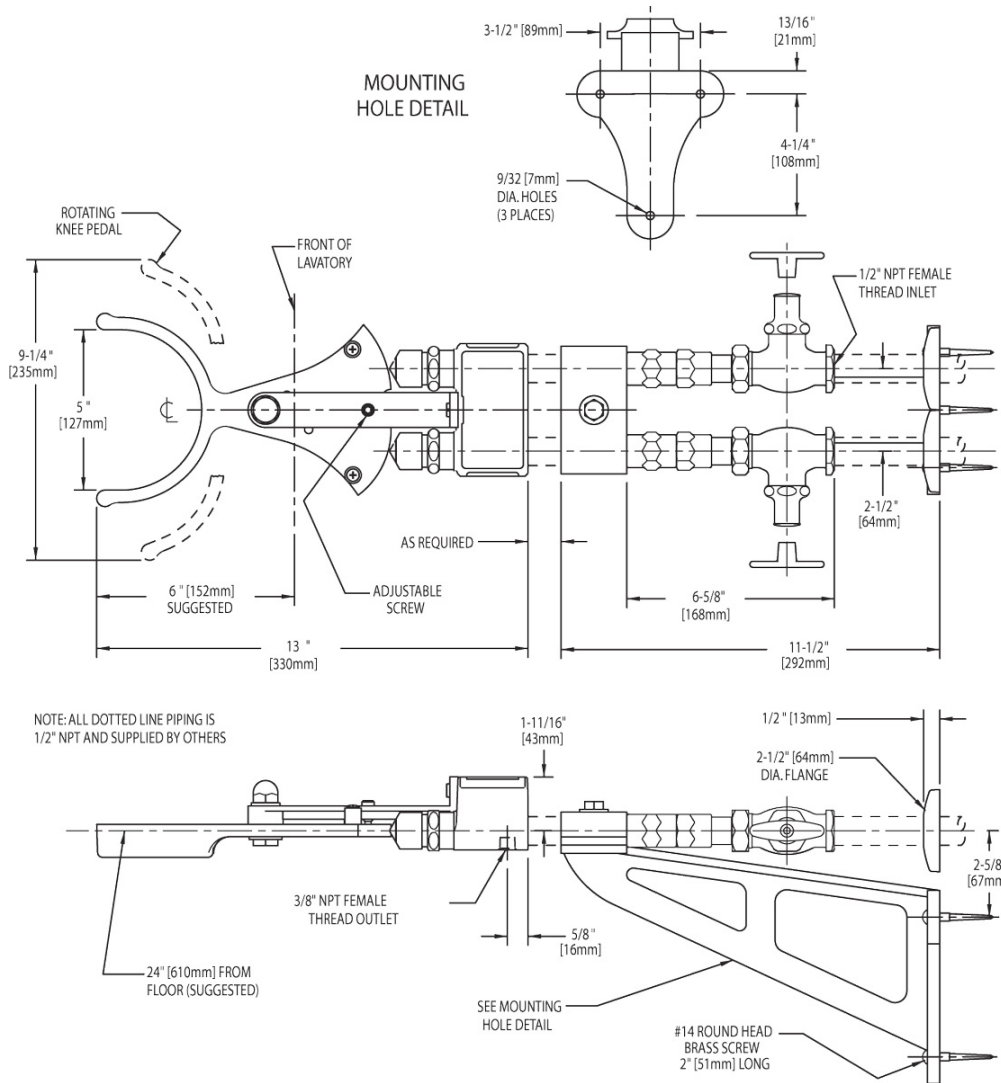

### Architect/Engineer Specification

Chicago Faucets No. 745-VOCP polished chrome plated solid brass construction. Integral inlet shank(s) contains standard straight 1/2" NPT female thread inlet service stops. 3/8" NPT female thread outlet. Mounting hardware included. This product is tested and certified to industry standards: ASME A112.18.1, CSA B125.1, and Certified to NSF/ANSI 61, Section 9 by CSA.