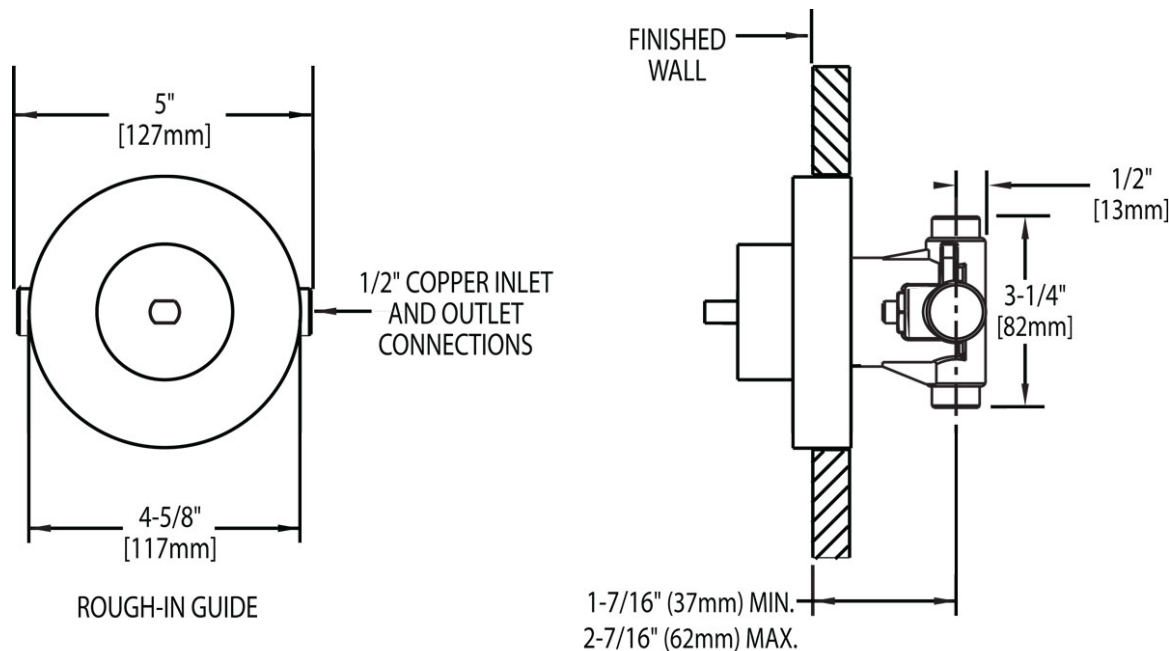

Tub and Showers

Product Type

Wall Mounted Pressure Balancing Tub and Shower Valve without Handle

Features & Specifications

- Pressure Balancing
- 1/2" Nominal Copper Hot and Cold Supply Inlets and Outlets
- Shower Valve Cycles from Cold to Hot
- Integral Service Stops

Model Specified _____

Architect _____

Engineer _____

Contractor _____

Submitted as Shown Submitted with Variations

Date _____

Architect/Engineer Specification

Chicago Faucets No. 1900-VONF. Integral inlet shank(s) contains standard 1/2" nominal copper hot and cold supply inlets and outlets. Shower valve cycles from cold to hot. Integral service stops. Mounting hardware included. This product is tested and certified to industry standards: CSA B125.3, and ASSE 1016.