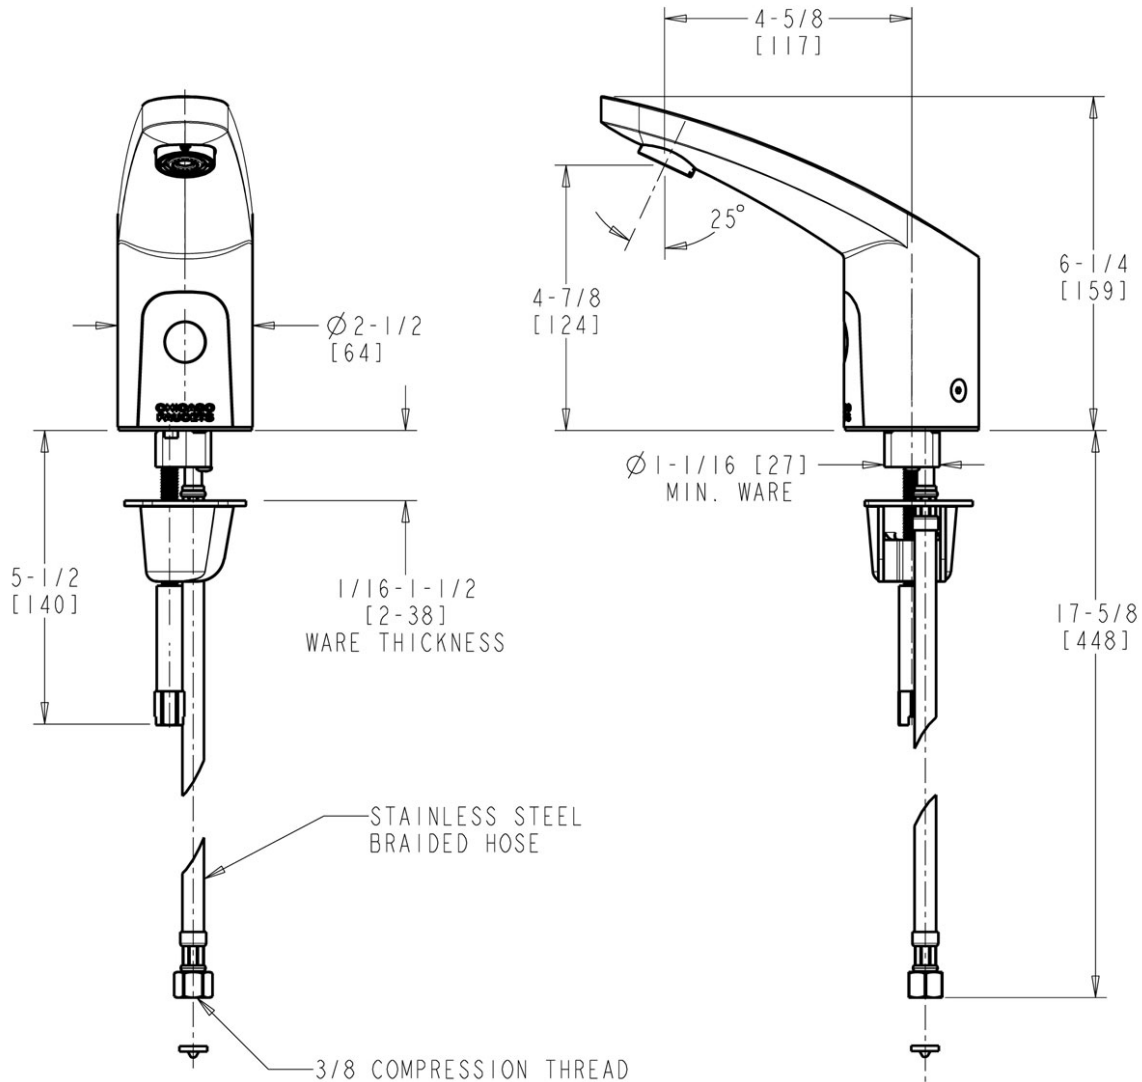

116.305.21.1

Sink Faucets

Architect/Engineer Specification

Chicago Faucets No. 116.305.21.1 polished chrome plated solid brass construction. 0.5 GPM (1.9 L/min) vandal proof prepack outlet. Integral inlet shank(s) contains standard single supply for tempered water. 12 volt ac transformer required (order separately). Mounting hardware included.

Operation and Maintenance

Installation should be in accordance with local plumbing codes. Flush all pipes thoroughly before installation. After installation, remove spout outlet or flow control and flush faucet thoroughly to clear any debris. Care should be taken when cleaning the product. Do not use abrasive cleaners, chemicals or solvents as they can result in surface damage. Use mild soap and warm water for cleaning and protecting the life of Chicago Faucet products. For specific operation and maintenance refer to the installation instructions and repair parts documents that are located at www.chicagofaucets.com.

Chicago Faucets, member of the Geberit Group, is the leading brand of commercial faucets and fittings in the United States, offering a complete range of products for schools, laboratories, hospitals, office buildings, food service, airports and sport facilities. Call 1.800.TECTRUE or 1.847.803.5000 Option 1 for installation or other technical assistance.