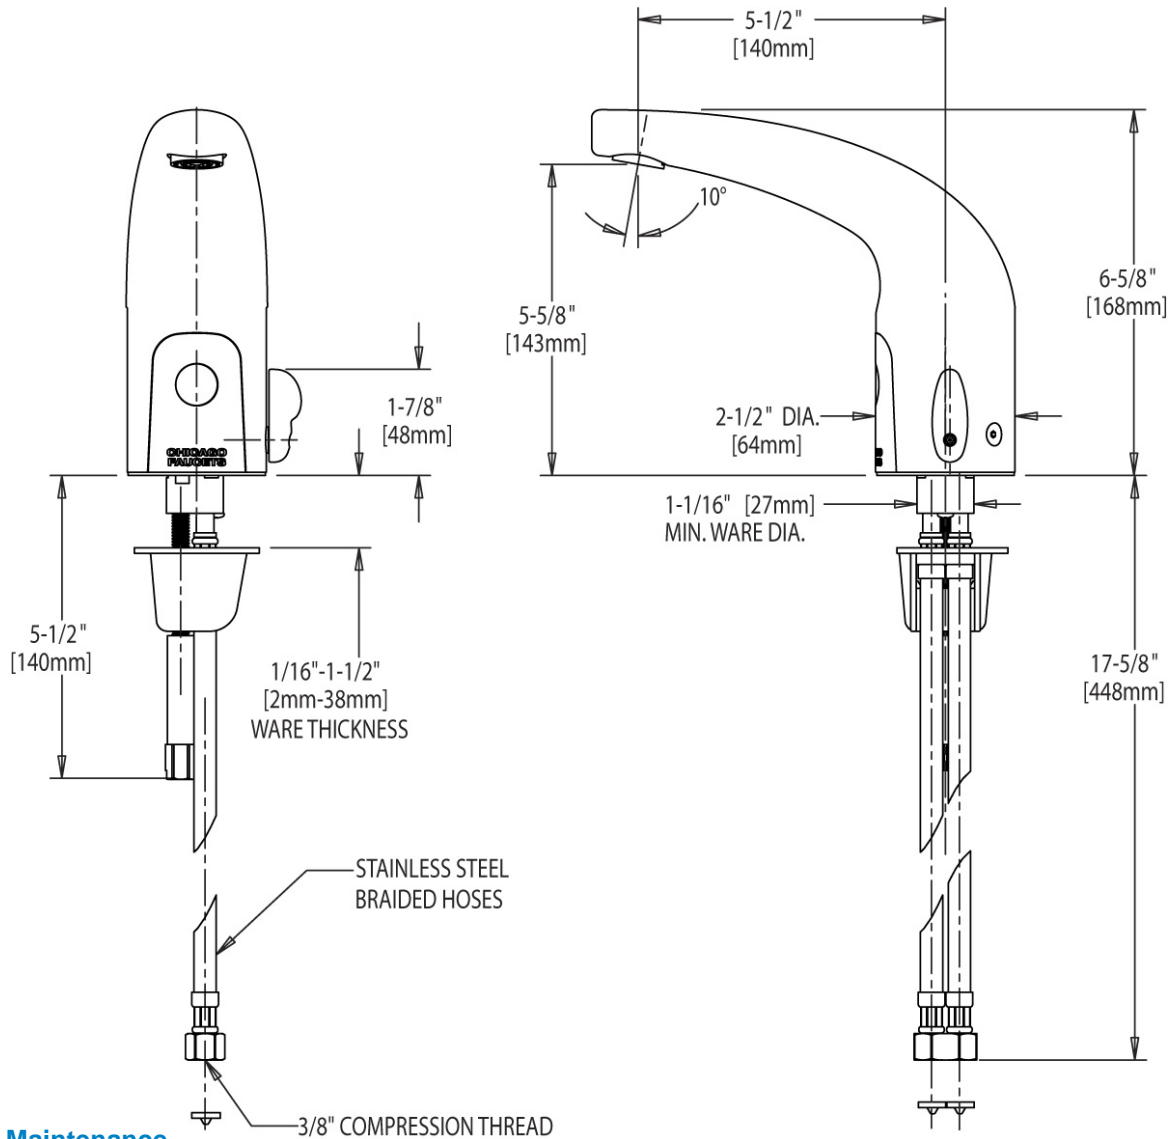

Contractor _____

Submitted as Shown Submitted with Variations

Date _____

2100 South Clearwater Drive
Des Plaines, IL
P: 847/803-5000
F: 847/803-5454
Technical: 800/TEC-TRUE
www.chicagofaucets.com

116.121.21.1

Sink Faucets

Architect/Engineer Specification

Chicago Faucets No. 116.121.21.1 polished chrome plated solid brass construction. Integral inlet shank(s). Mounting hardware included.

Operation and Maintenance