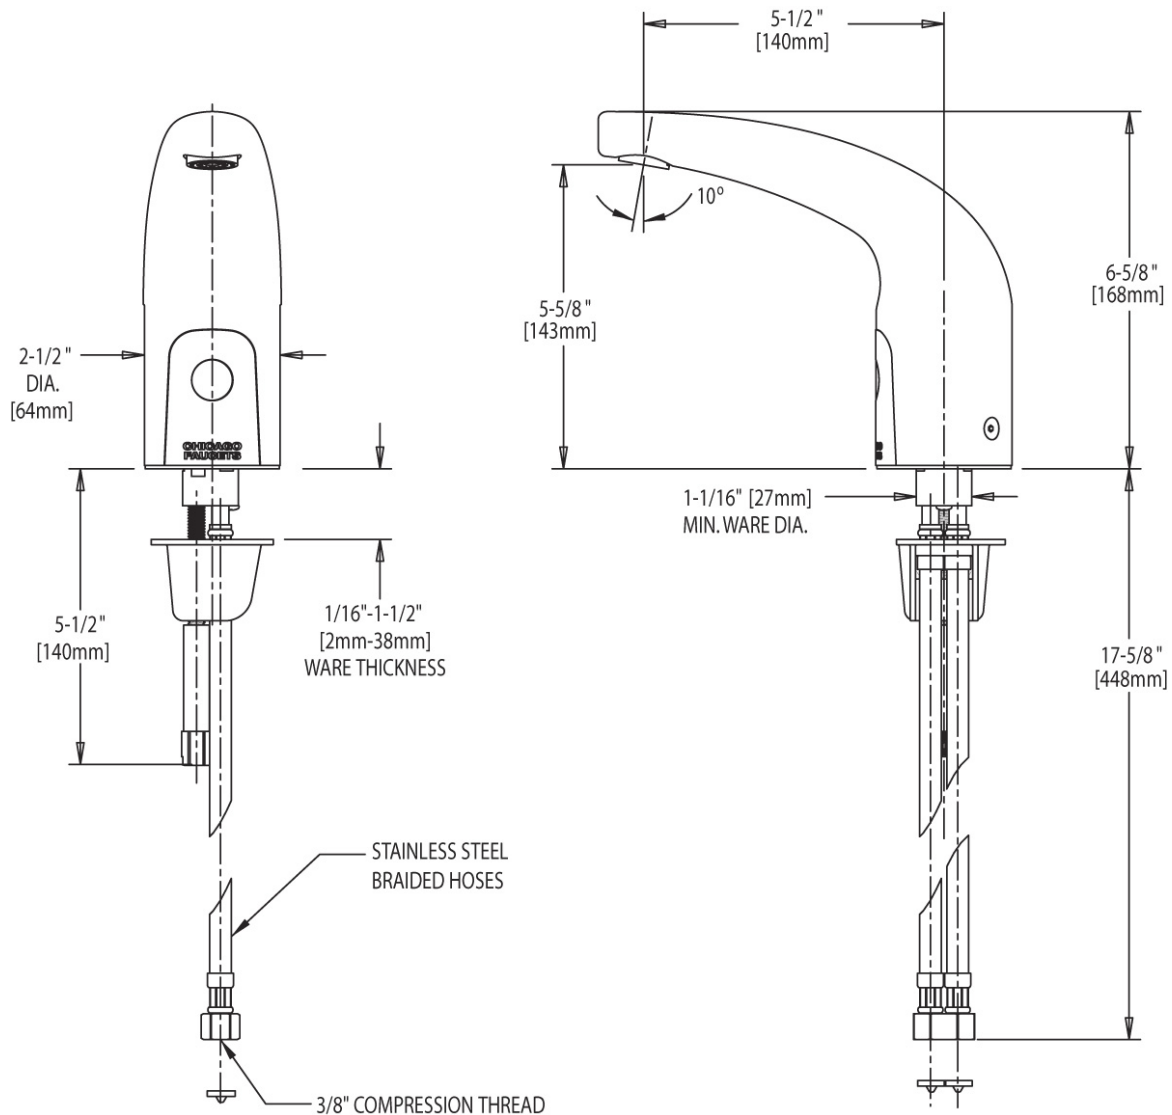

Contractor _____

Submitted as Shown Submitted with Variations

Date _____

2100 South Clearwater Drive
Des Plaines, IL
P: 847/803-5000
F: 847/803-5454
Technical: 800/TEC-TRUE
www.chicagofaucets.com

116.111.21.1

Sink Faucets

Architect/Engineer Specification

Chicago Faucets No. 116.111.21.1 polished chrome plated solid brass construction. Integral inlet shank(s). Mounting hardware included.

Operation and Maintenance