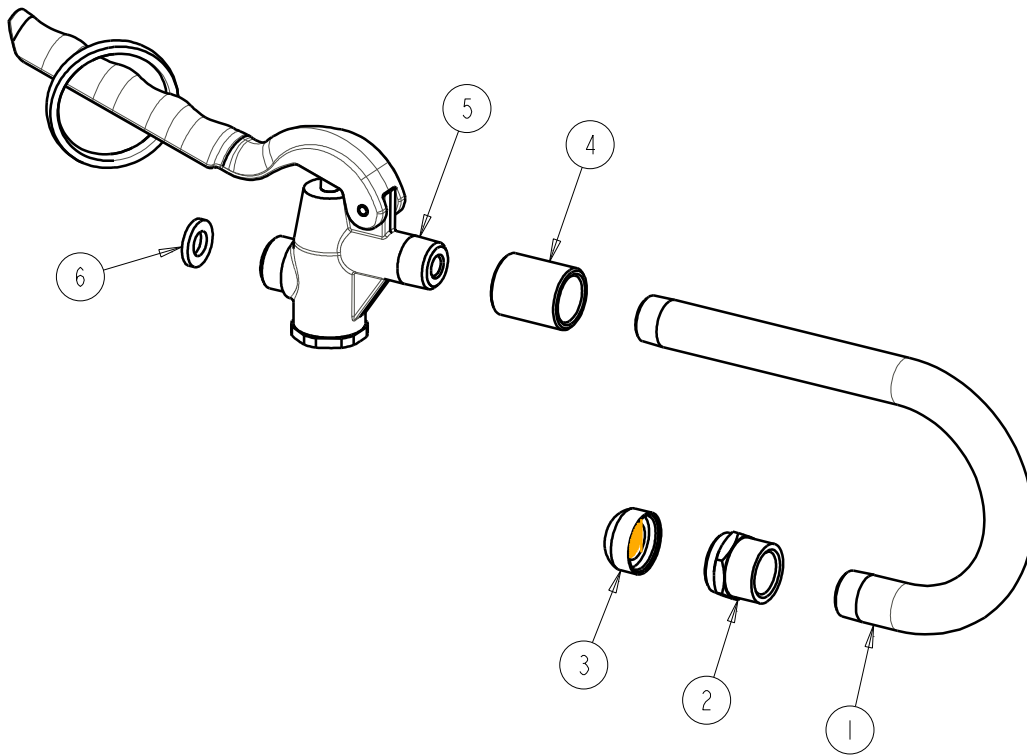

PARTS LIST

BY: JAR
CHK'D: *JAR*

FINISH: AS SPECIFIED
DATE: 07-06-07

84

REV:

NOTE:

ITEM 1, 2, 4 AND 5 ARE ADHESIVED AT THE FACTORY BUT ARE AVAILABLE AS 'JK' ITEMS.

ITEM	PART NO.	DESCRIPTION
1	225-001JKCP	TUBE SPOUT
2	225-002JKCP	ADAPTER
3	E1JKRCF	OUTLET
4	777-027JKCP	COUPLING
5	919-330KJKCP	PRE-RINSE VALVE, LESS SPRAY
6	919-143JKNF	GASKET