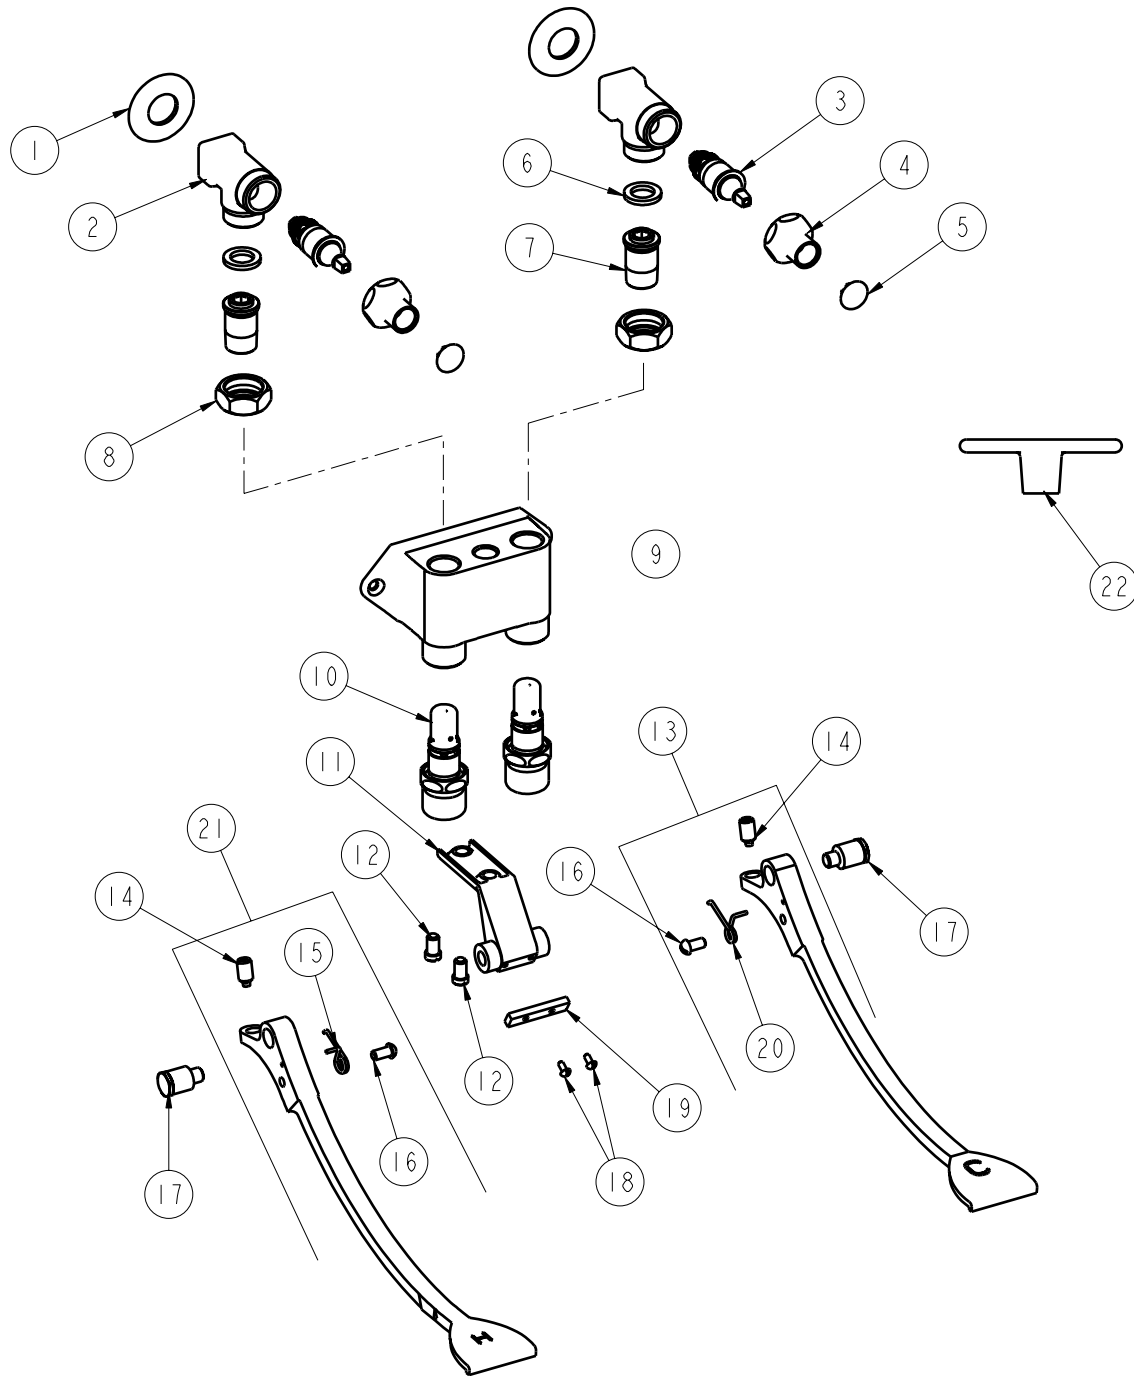

PARTS LIST

BY: SID
CHK'D:

FINISH: AS SPECIFIED
DATE: 07-11-98
REV: 8-28-06

834-EP

ITEM NO.	PART NO.	DESCRIPTION	ITEM NO.	PART NO.	DESCRIPTION
1	417-019	FLANGE	12	625-006	SCREW
2	-----	VALVE BODY (NOT SOLD SEPARATELY)	13	834-107K	COLD PEDAL ASSEMBLY
3	217XTLH	SLO-COMPRESSION UNIT (LH)	14	745-025	SCREW
4	1-246	LOOSE KEY CAP	15	834-010	LH PEDAL SPRING
5	1-144	BUTTON	16	173-032	SCREW
6	1-011	WASHER	17	625-061	BOLT
7	625-150	TAILPIECE	18	76-008	SCREW
8	625-045	NUT	19	834-012	PEDAL STOP
9	-----	VALVE BODY (NOT SOLD SEPARATELY)	20	834-011	RH PEDAL SPRING
10	625X	FOR PARTS SEE 625X	21	834-007K	HOT PEDAL ASSEMBLY
11	834-013	PEDAL BRACKET	22	293-006	TEE HANDLE