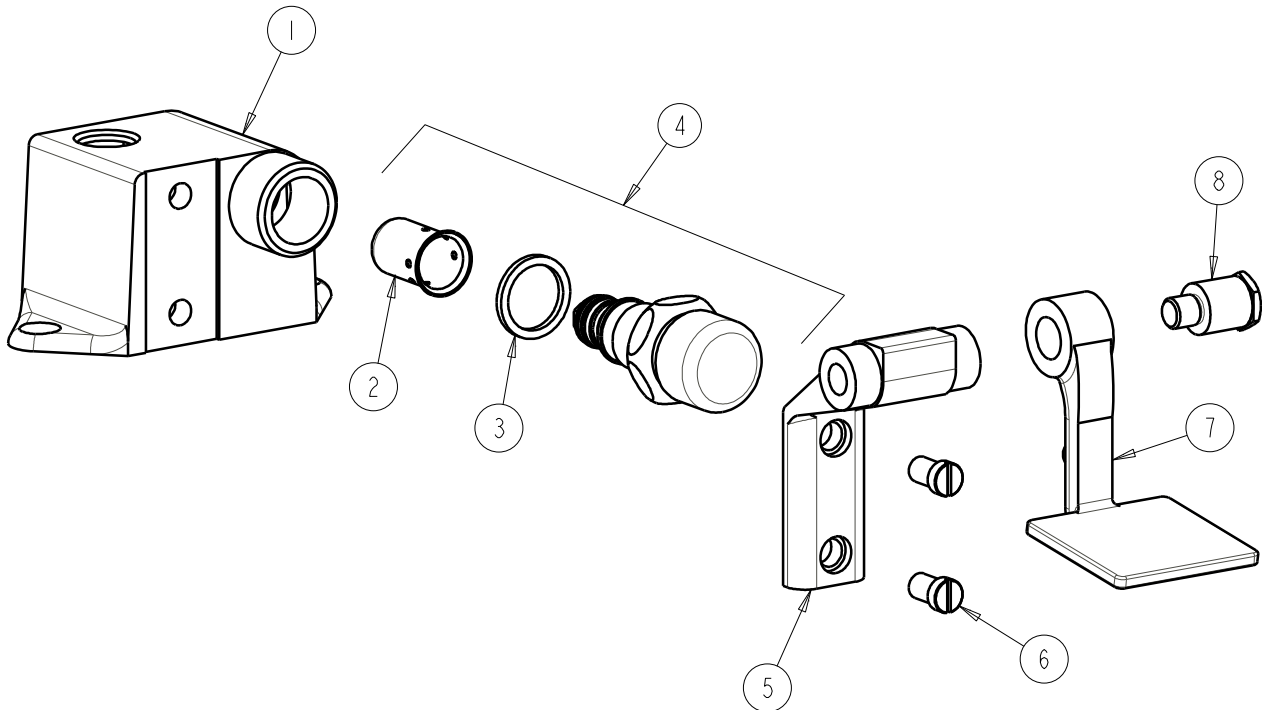

FITTING NO.

628-CP

SUBMITTED MODEL NO.

ITEM NO.

FOR TECHNICAL ASSISTANCE
1-800-TEC-TRUE (1-800-832-8783)

ITEM	PART NO.	DESCRIPTION
1	—	VALVE BODY (NOT SOLD SEPERATELY)
2	333-075JKNF	DASHPOT
3	1-043JKNF	CAP GASKET
4	628-XJKNF	FOR PARTS SEE 628X
5	625-060JKCP	BRACKET
6	625-006JKBNF	SCREW
7	625-258JKNF	PEDAL
8	625-061JKRCF	BOLT