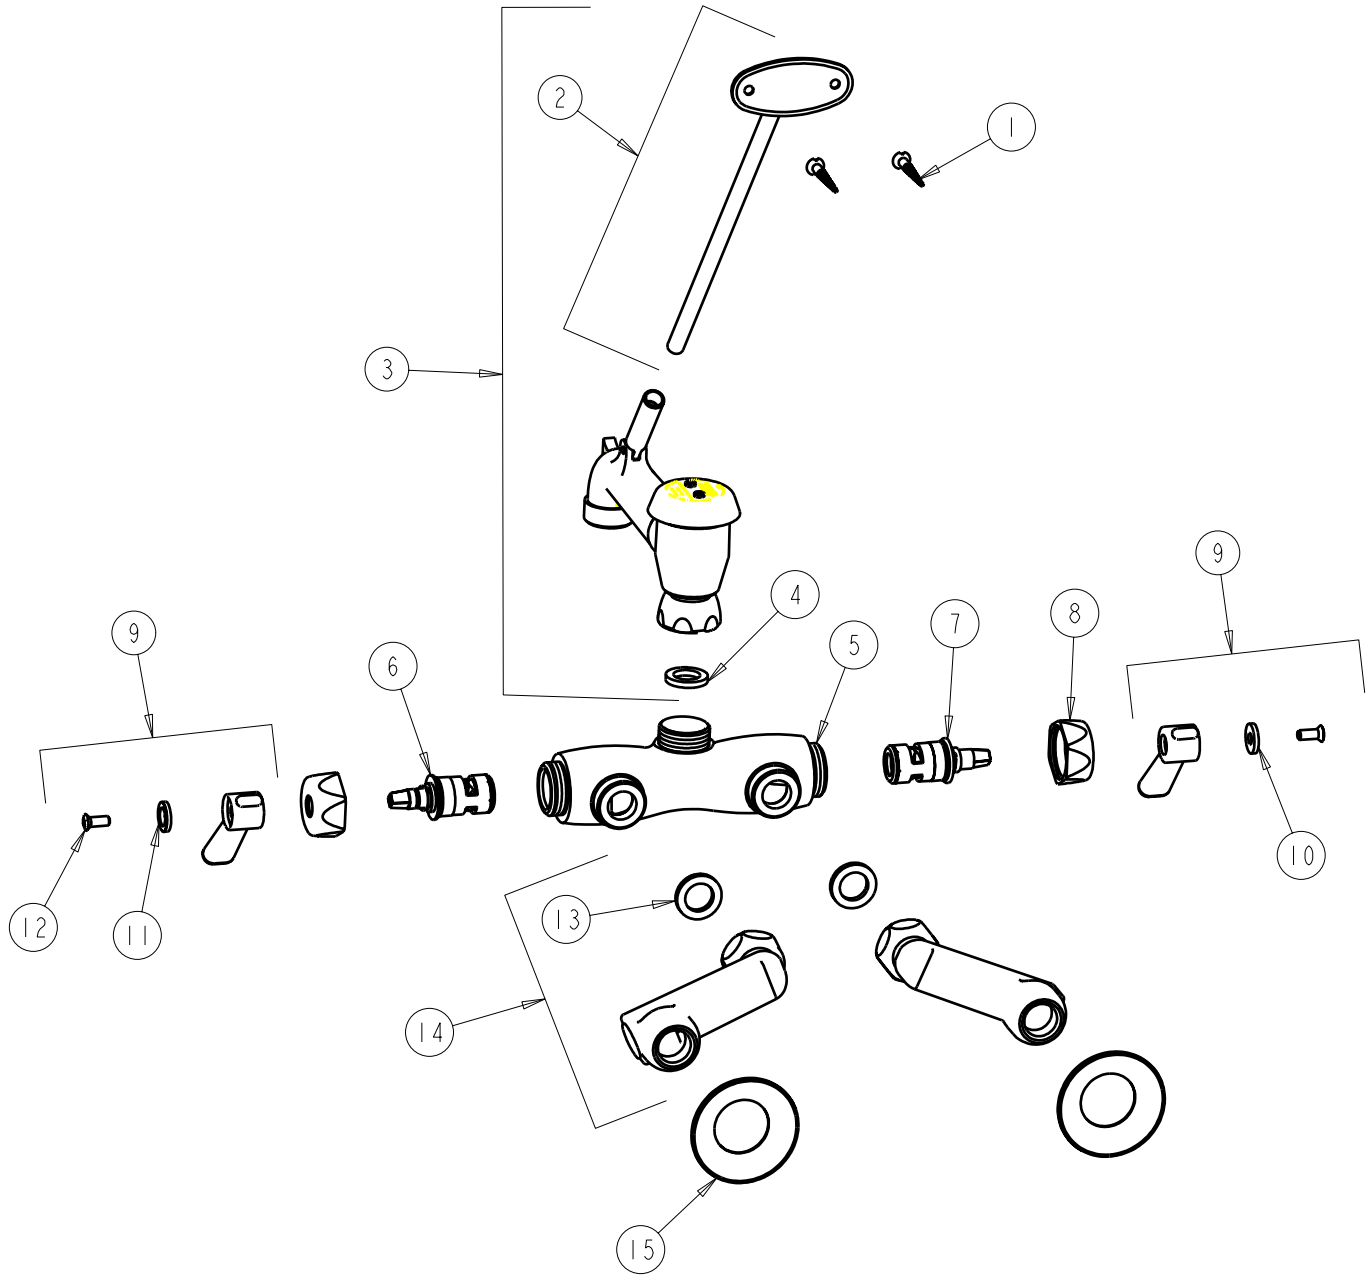

# REPAIR PARTS

BY: JAR    DATE: 11-26-07  
CHK:     REV:

FITTING NO.

**445-RC897SXKCP**

SUBMITTED MODEL NO.

ITEM NO.

**FOR TECHNICAL ASSISTANCE**  
1-800-TEC-TRUE (1-800-832-8783)

ITEM	PART NO.	DESCRIPTION	ITEM	PART NO.	DESCRIPTION
1	173-006JKCP	FLAT HEAD WOOD SCREW (1)	9	389-PRJKCP	LEVER HANDLE ASSEMBLY (PAIR)
2	175-002KJKCP	BRACE ROD ASSEMBLY	10	633-023JKNF	INDEX BUTTON (RED)
3	897-SJKCP	VB SPOUT B TYPE END	11	633-123JKNF	INDEX BUTTON (BLUE)
4	340-004JKNF	CELCON WASHER	12	420-010JKRCF	SCREW, 10-32 UNC PH 1/2
5	-----	VALVE BODY (NOT SOLD SEPARATELY)	13	1-011JKNF	WASHER
6	1-099XKJKNF	RH CERAMIC QUATURN UNIT	14	RCJKCP	ARM W/ BUILT-IN SHUT-OFF & CHECK
7	1-100XKJKNF	LH CERAMIC QUATURN UNIT	15	1-055JKCP	FLANGE
8	444-005JKCP	CAP			