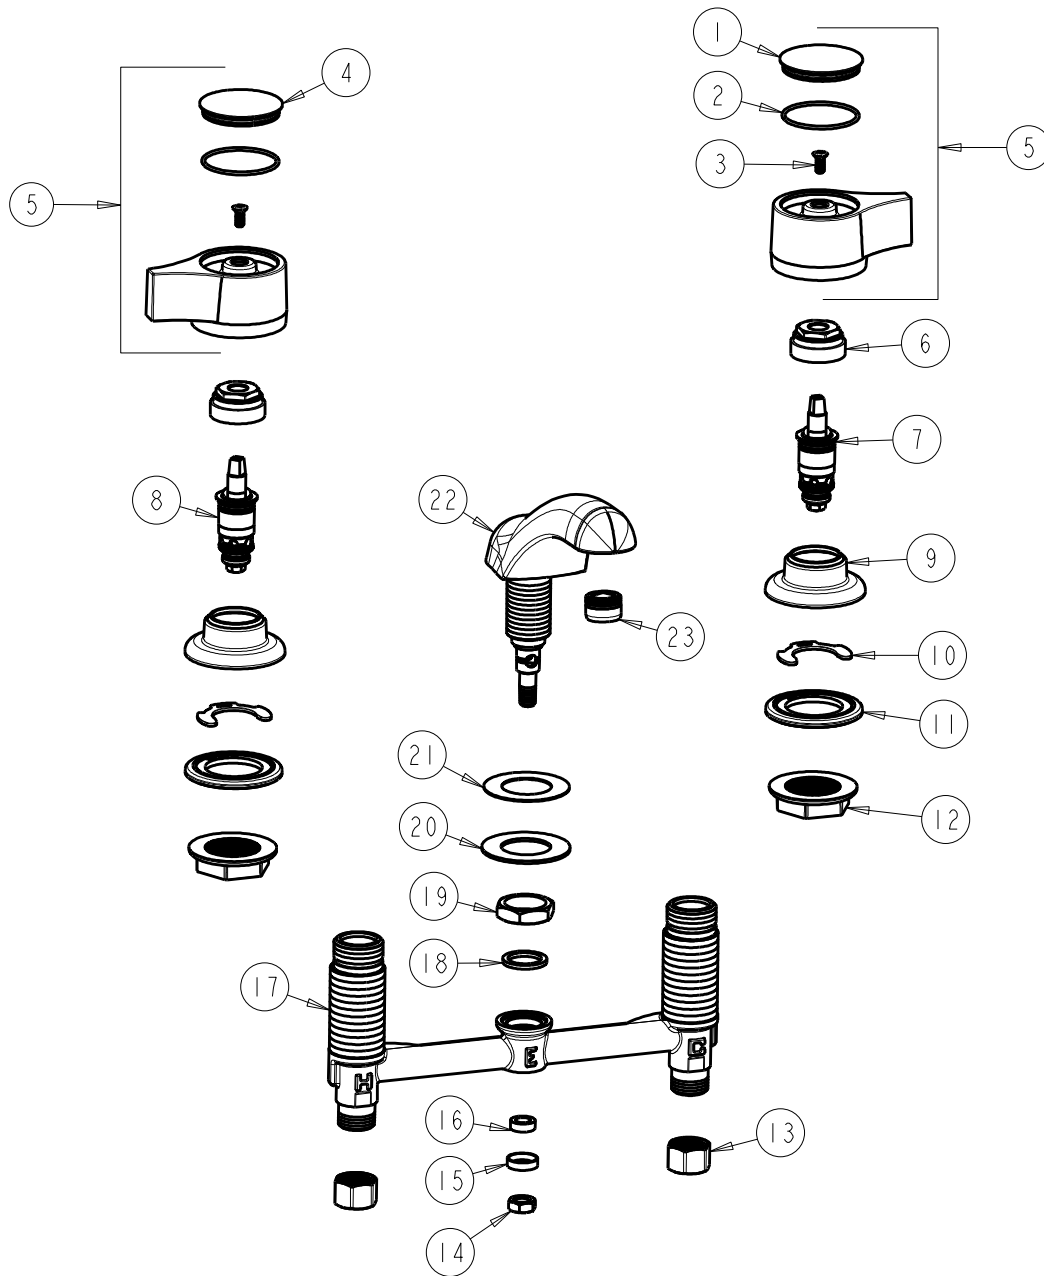

CHICAGO FAUCETS
a Geberit company

2100 South Clearwater Drive
Des Plaines, IL 60018
Phone: 847-803-5000
Fax: 847-803-5454
www.chicagofaucets.com

REPAIR PARTS

FITTING NO.

404-636ABCP

SUBMITTED MODEL NO.

BY: JAR

DATE: 05-08-09

CHK:

REV: 07-06-11

ITEM NO.

FOR TECHNICAL ASSISTANCE
1-800-TEC-TRUE (1-800-832-8783)

ITEM	PART NO.	DESCRIPTION	ITEM	PART NO.	DESCRIPTION
1	636-102JKCP	INDEX BUTTON (COLD)	13	49-005JKRBF	COUPLING NUT
2	636-003JKNF	O RING 1.614 X .070	14	689-113JKRBF	NUT, 3/8-24 UNF X .56 X .22
3	420-010JKRCF	SCREW, 10-32 UNC PH 1/2	15	250-187JKRBF	RETAINER
4	636-002JKCP	INDEX BUTTON (HOT)	16	1797-129JKNF	RUBBER WASHER
5	636-PRJKCP	LEVER HANDLE (PAIR)	17	---	BODY, VALVE
6	400-004JKRBF	NUT, CAP	18	250-200JKNF	GASKET
7	1-099XTJKABNF	QUATURN UNIT (RH)	19	250-054JKRBF	LOCKNUT
8	1-100XTJKABNF	QUATURN UNIT (LH)	20	50-014JKNF	STEEL WASHER
9	250-083JKCP	ESCUTCHEON	21	739-056JKNF	RUBBER WASHER
10	200-009JKNF	CLIP, RETAIN	22	401-301JKCP	SPOUT ASSEMBLY
11	888-026JKNF	WASHER, SEALING	23	E12JKCP	SOFTFLO OUTLET
12	250-004JKNF	LOCKNUT			