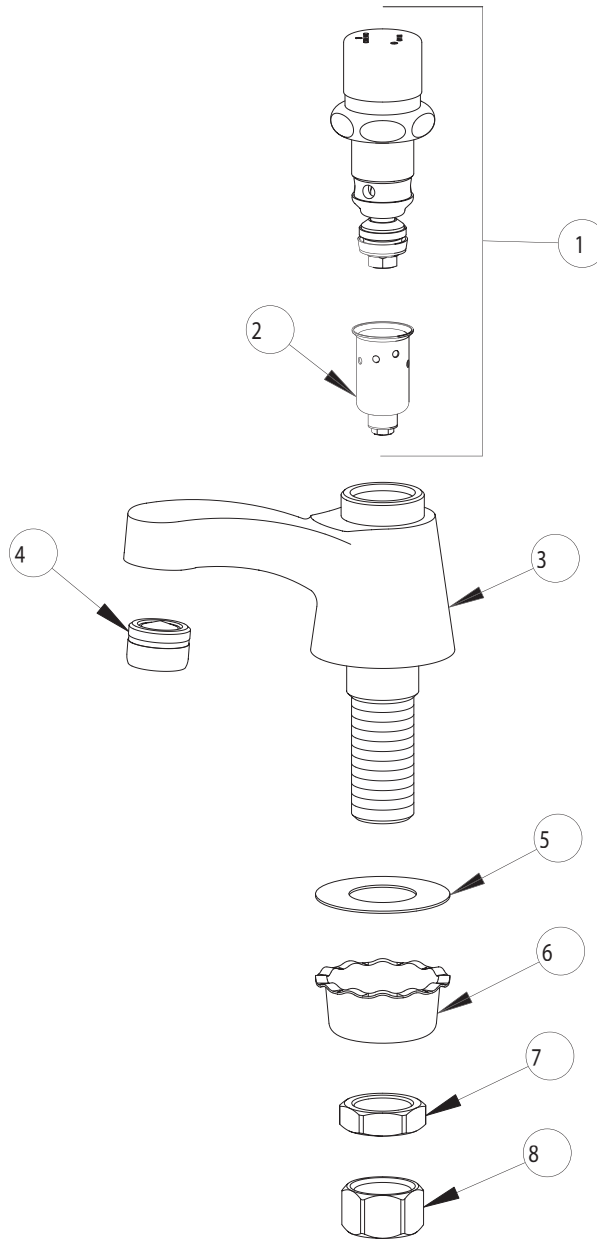

PARTS LIST

BY: SID
CHK'D:

FINISH:
DATE:

AS SPECIFIED
01-14-02

333-SLOE12PSH

ITEM NO.	PART NO.	DESCRIPTION
1	333XSLOPSH	FOR PARTS SEE 333XSLOPSH UNIT
2	333-073K	SLOW DASHPOT ASSEMBLY
3	-----	VALVE BODY NOT SOLD SEPARATELY
4	E12	SOFTFLO OUTLET
5	333-103	RUBBER WASHER
6	1797-114	BASIN COCK WASHER
7	49-004	LOCKNUT
8	49-005	COUPLING NUT