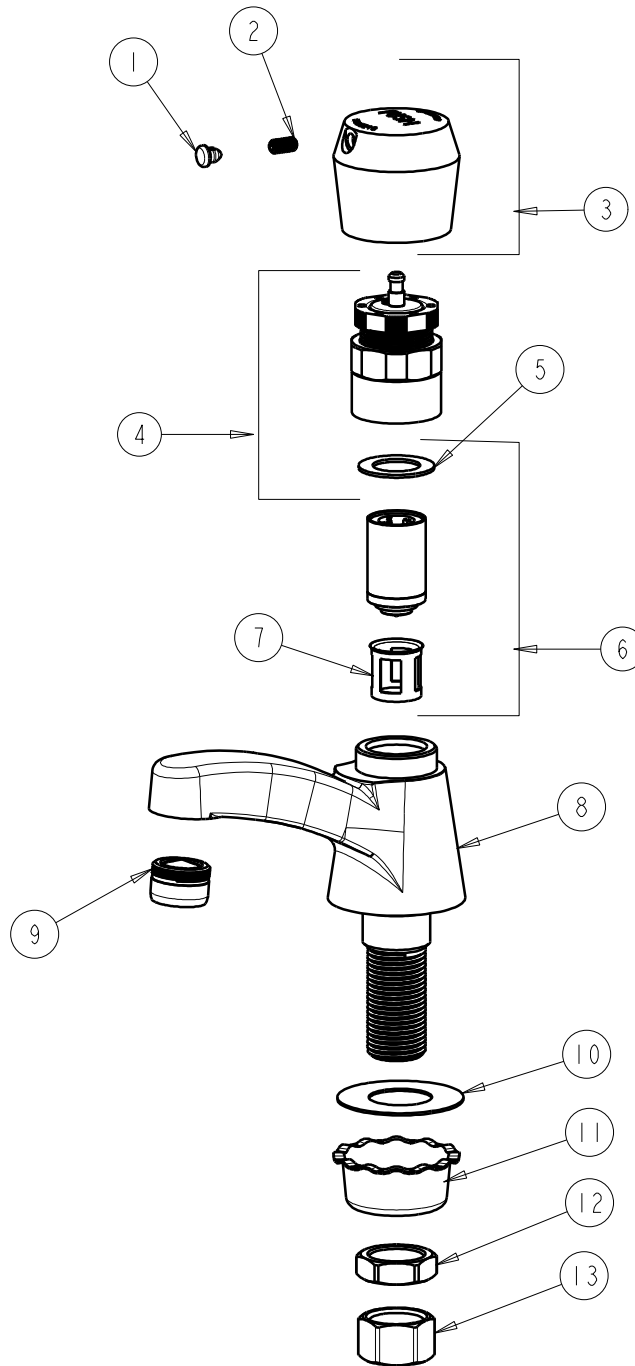

CHICAGO FAUCETS
a Geberit company

2100 South Clearwater Drive
Des Plaines, IL 60018
Phone: 847-803-5000
Fax: 847-803-5454
www.chicagofaucets.com

REPAIR PARTS

FITTING NO.

333-665PSHABCP

SUBMITTED MODEL NO.

BY: SID DATE: 10-27-08

CHK: *[Signature]* REV:

ITEM NO.

FOR TECHNICAL ASSISTANCE
1-800-TEC-TRUE (1-800-832-8783)

ITEM	PART NO.	DESCRIPTION	ITEM	PART NO.	DESCRIPTION
1	665-309KJKNF	BUTTONS, HOT AND COLD	8	----	BODY (NOT SOLD SEPARATELY)
2	665-116JKNF	SET SCREW	9	E12JKCP	SOFTFLO OUTLET
3	665-PSHJKCP	HANDLE PUSH BUTTON ASSEMBLY	10	333-103JKNF	RUBBER WASHER
4	665-190KJKNF	ACTUATOR ASSEMBLY	11	1797-114JKNF	BASIN COCK WASHER
5	665-011JKNF	WASHER, SEALING	12	49-004JKRBF	LOCKNUT
6	671-XJKNF	MVP CARTRIDGE	13	49-005JKRBF	COUPLING NUT
7	667-402JKNF	FILTER			