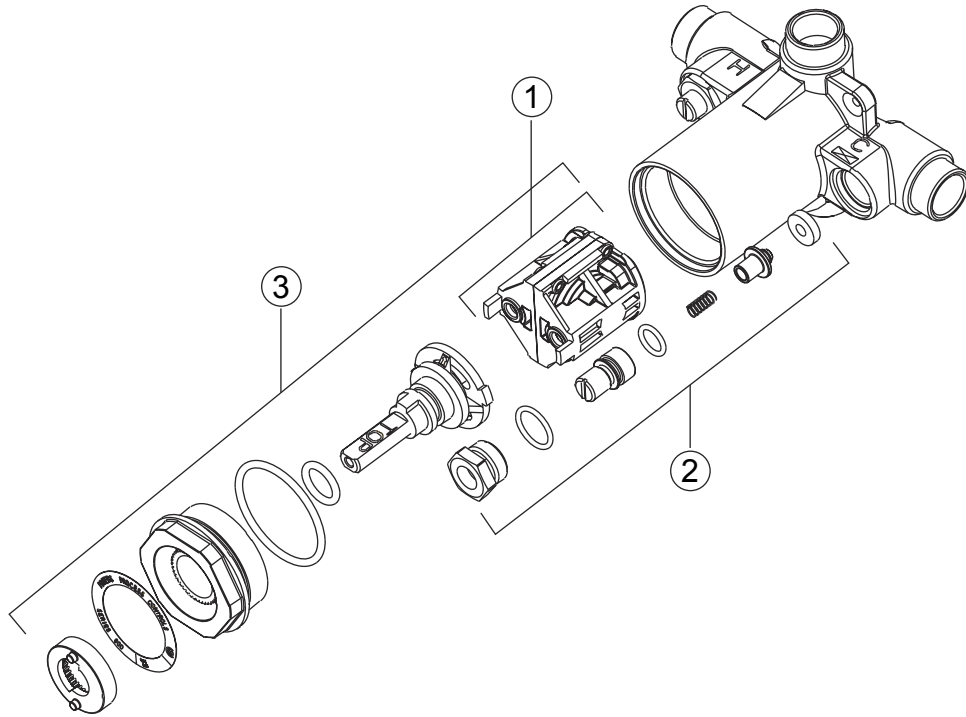

a Geberit company

2100 South Clearwater Drive
Des Plaines, IL 60018
Phone: 847-803-5000
Fax: 847-803-5454
www.chicagofaucets.com

REPAIR PARTS

BY: PT DATE: 07-30-10

CHK: REV:

FITTING NO.

1900-VONF

SUBMITTED MODEL NO.

ITEM NO.

FOR TECHNICAL ASSISTANCE
1-800-TEC-TRUE (1-800-832-8783)

NO.	PART NO.	DESCRIPTION
1	1900-XJKNF	PB CARTRIDGE
2	1900-002JKNF	CHECK STOP REPAIR KIT
3	1900-006KJKNF	PB VALVE REBUILD KIT