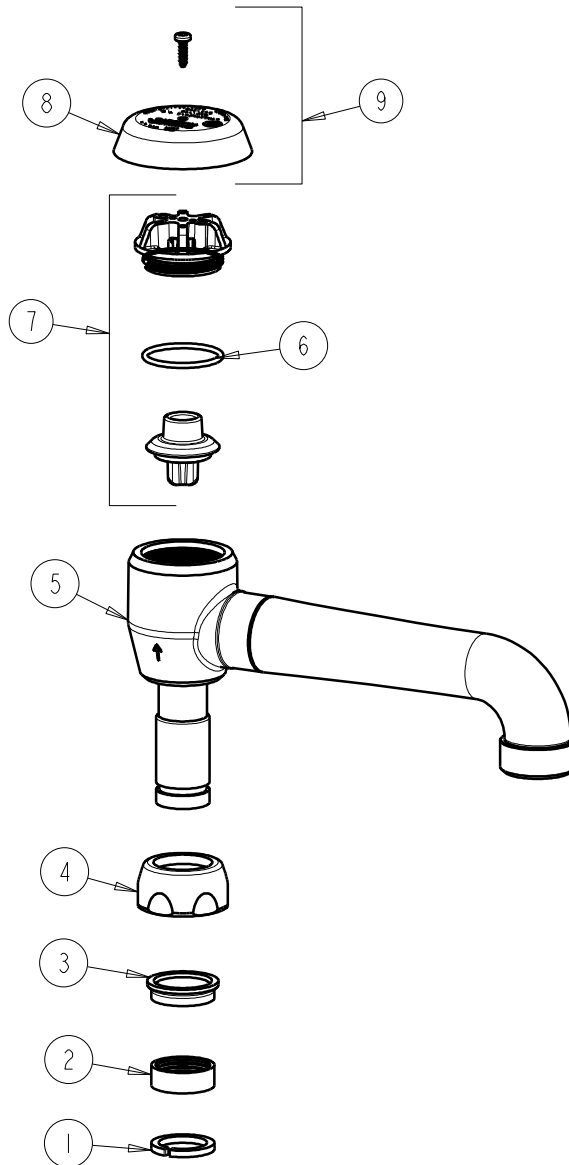

**CHICAGO FAUCETS**  
a Geberit company

2100 South Clearwater Drive  
Des Plaines, IL 60018  
Phone: 847-803-5000  
Fax: 847-803-5454  
www.chicagofaucets.com

**REPAIR PARTS**

FITTING NO.

**L5VBJKCP**

SUBMITTED MODEL NO.

ITEM NO.

BY: JAR DATE: 05-20-03

CHK: *JAR* REV: 11-05-09

**FOR TECHNICAL ASSISTANCE**  
1-800-TEC-TRUE (1-800-832-8783)

ITEM	PART NO.	DESCRIPTION
1	1-126JKNF	SPLIT RING
2	1-006JKNF	SPOUT PACKING
3	1-104JKNF	SPOUT GLAND
4	1100-208JKCP	NUT, SPOUT 1-1/16-18 UNEF
5	---	BODY (NOT SOLD SEPARATELY)
6	80-007JKNF	O RING 0.989 X .070
7	892-302KJKNF	VACUUM BREAKER REPAIR KIT
8	---	VACUUM BREAKER COVER
9	892-254KJKCP	VACUUM BREAKER COVER w/SCREW