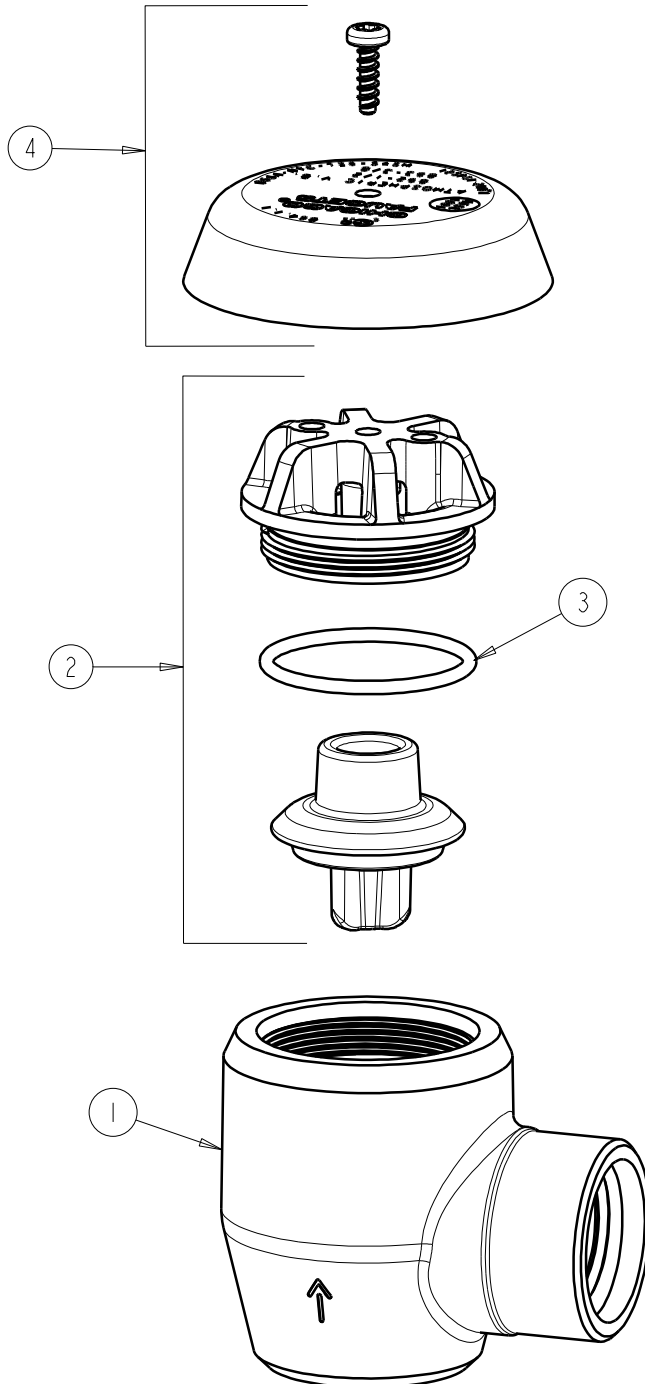

FITTING NO.

892-CP

SUBMITTED MODEL NO.

ITEM NO.

FOR TECHNICAL ASSISTANCE
1-800-TEC-TRUE (1-800-832-8783)

ITEM	PART NO.	DESCRIPTION
1	---	BODY (NOT SOLD SEPARATELY)
2	892-302KJKNF	VACUUM BREAKER REPAIR KIT
3	80-007JKNF	O RING 0.989 X .070
4	892-254KJKCP	VACUUM BREAKER COVER w/SCREW