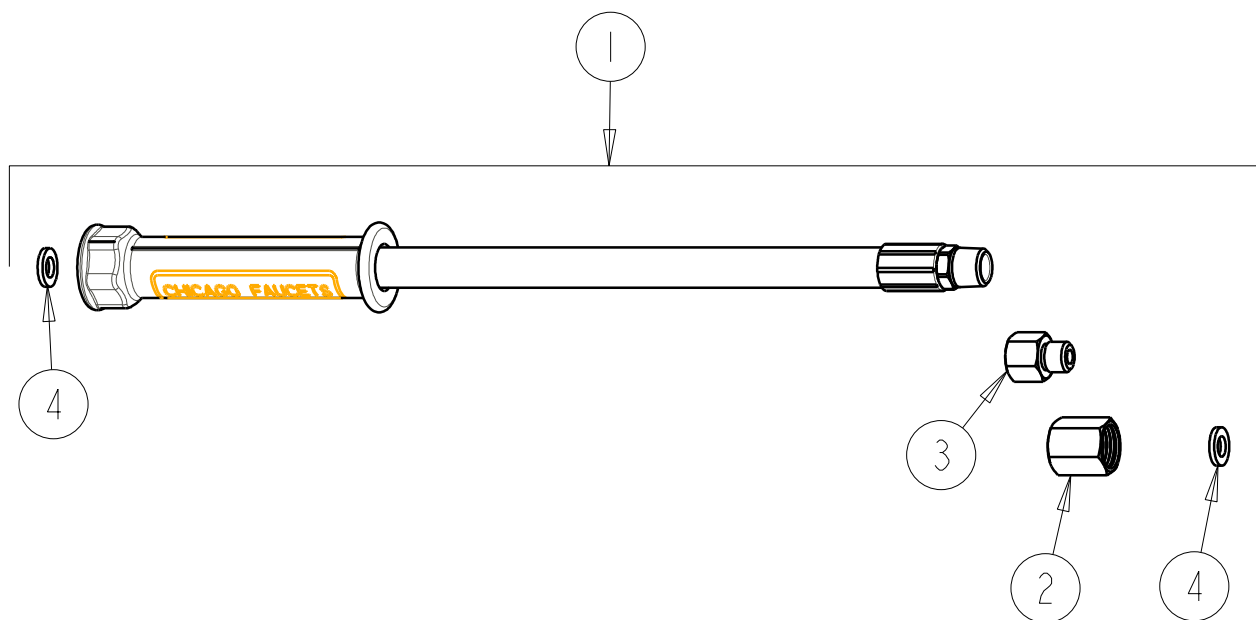

CHICAGO FAUCETS
 a Geberit company

2100 South Clearwater Drive
 Des Plaines, IL 60018
 Phone: 847-803-5000
 Fax: 847-803-5454
 www.chicagofaucets.com

REPAIR PARTS

BY: JAR DATE: 11-29-07

CHK: *[Signature]* REV:

FITTING NO.

83-58CP

SUBMITTED MODEL NO.

ITEM NO.

FOR TECHNICAL ASSISTANCE
 1-800-TEC-TRUE (1-800-832-8783)

ITEM	PART NO.	DESCRIPTION
1	83-58NF	HOSE AND HANDLE ASSEMBLY, 58"
2	919-027JKRCF	ADAPTER T&S HANDLE HOSE GUIDE
3	919-045JKRCF	ADAPTER FOR FISHER HANDLE
4	919-143JKNF	GASKET (1)