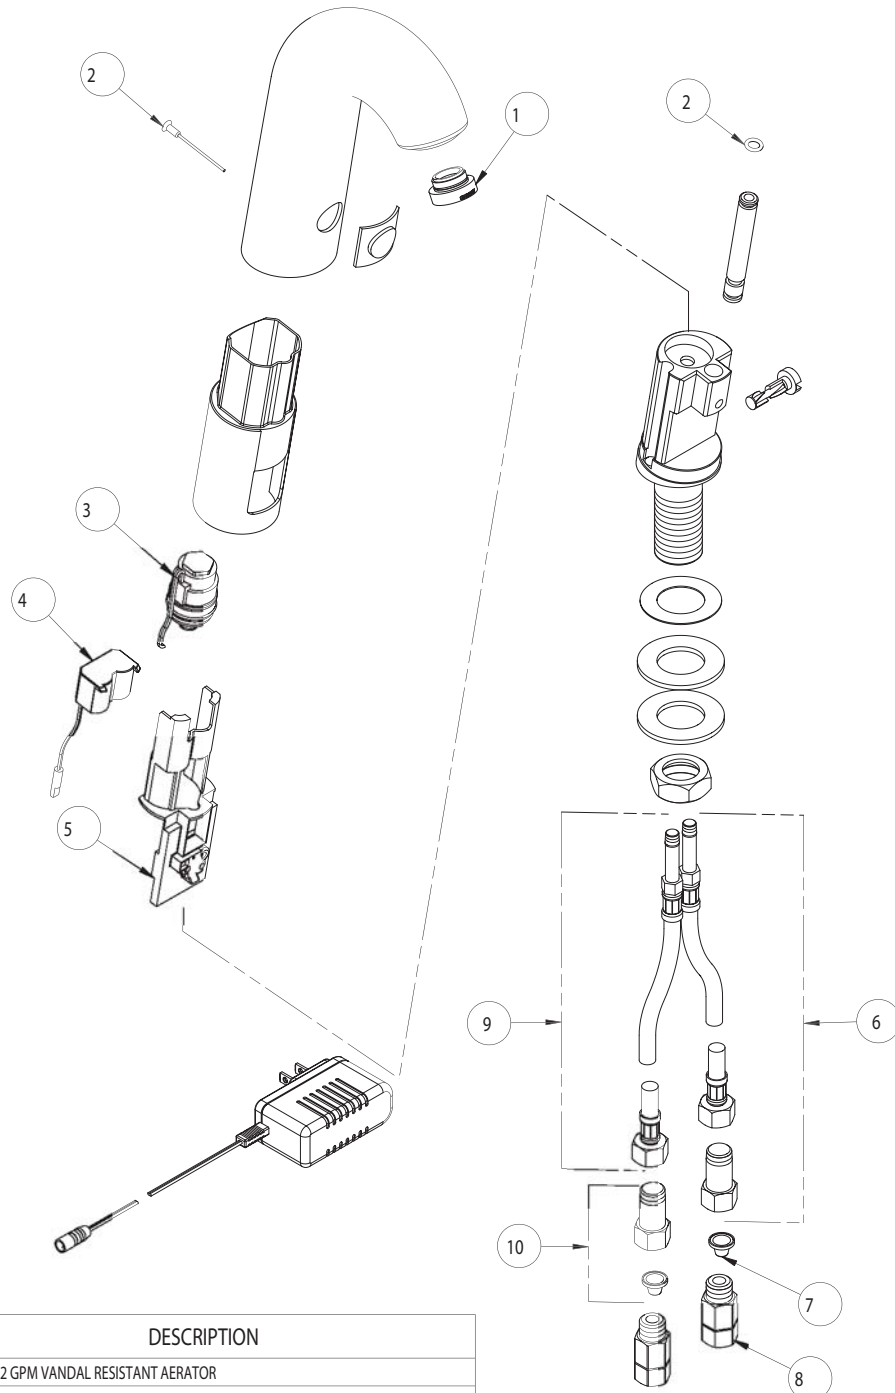

PARTS LIST

BY: SID
CHK'D:

CHICAGO FAUCETS
a Geberit company

FINISH:
DATE:

AS SPECIFIED
02-04-04

115.728.21.1

ITEM NO.	PART NO.	DESCRIPTION
1	242.031.21.1	2.2 GPM VANDAL RESISTANT AERATOR
2	242.038.00.1	FIXING SCREW WITH WIRE AND O-RING
3	242.036.00.1	SOLENOID VALVE
4	242.035.00.1	MAIN ADAPTER MODULE
5	242.037.00.1	ELECTRONICS MODULE
6	244.003.00.1	BRAIDED HOSE
7	244.004.00.1	SCREEN FILTER (2 PIECES)
8	242.032.00.1	ADAPTER FOR ANGLE STOP VALVE
9	241.062.00.1	FLEXIBLE HOSE (2 PIECES)
10	241.063.00.1	BACKFLOW PREVENTER & FILTER (2 PIECES OF EACH)