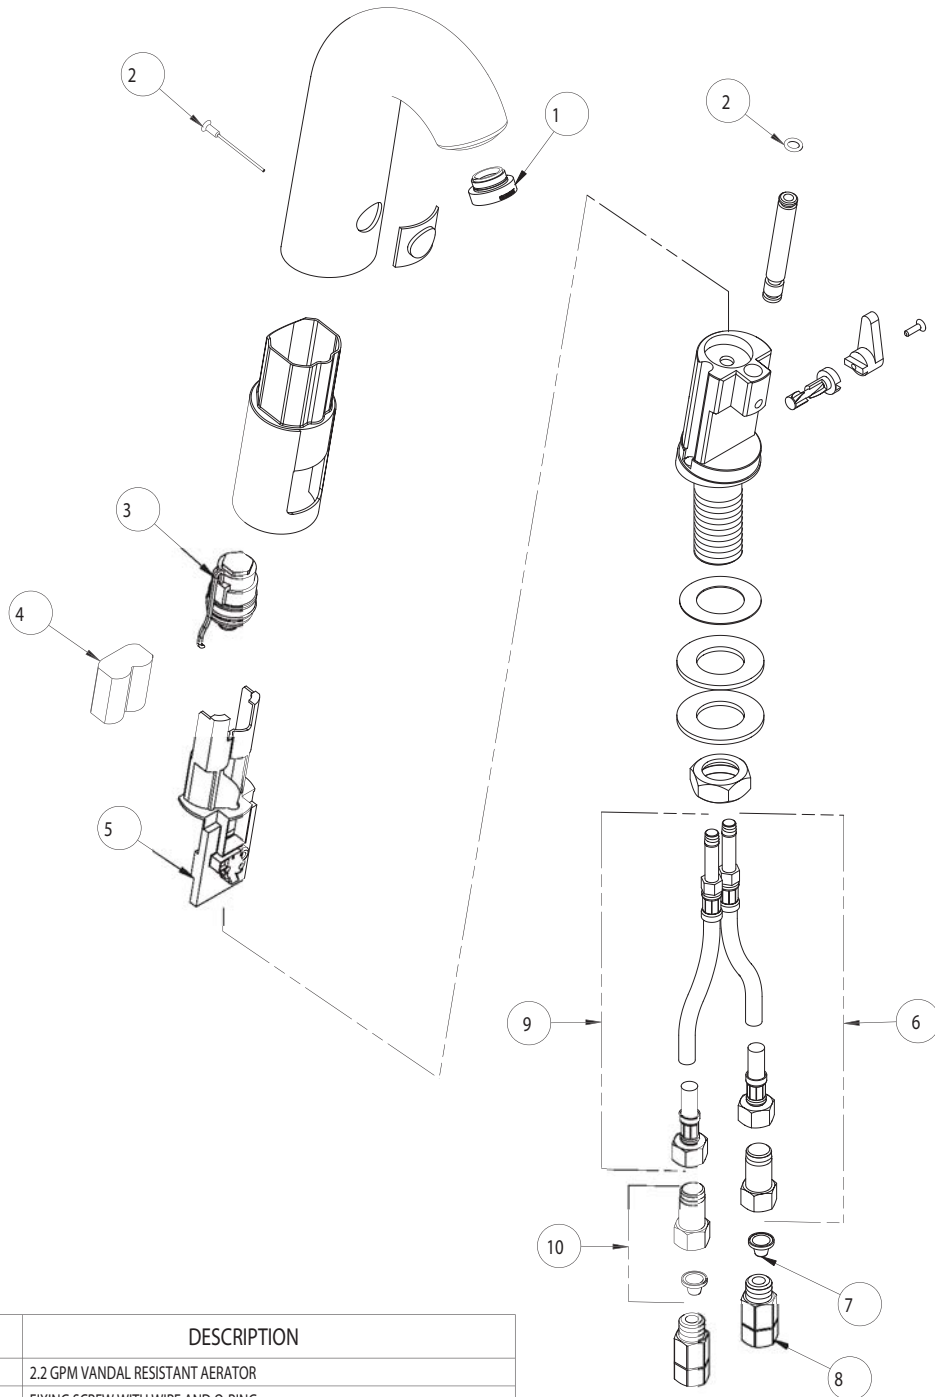

PARTS LIST

BY: SID
CHK'D:

CHICAGO FAUCETS
a Geberit company

FINISH:
DATE:

AS SPECIFIED
02-04-04

115.727.21.1

ITEM NO.	PART NO.	DESCRIPTION
1	242.031.21.1	2.2 GPM VANDAL RESISTANT AERATOR
2	242.038.00.1	FIXING SCREW WITH WIRE AND O-RING
3	242.036.00.1	SOLENOID VALVE
4	-----	6V LITHIUM BATTERY CR-P2
5	242.037.00.1	ELECTRONICS MODULE
6	244.003.00.1	BRAIDED HOSE
7	244.004.00.1	SCREEN FILTER (2 PIECES)
8	242.032.00.1	ADAPTER FOR ANGLE STOP VALVE
9	241.062.00.1	FLEXIBLE HOSE (2 PIECES)
10	241.063.00.1	BACKFLOW PREVENTER & FILTER (2 PIECES OF EACH)